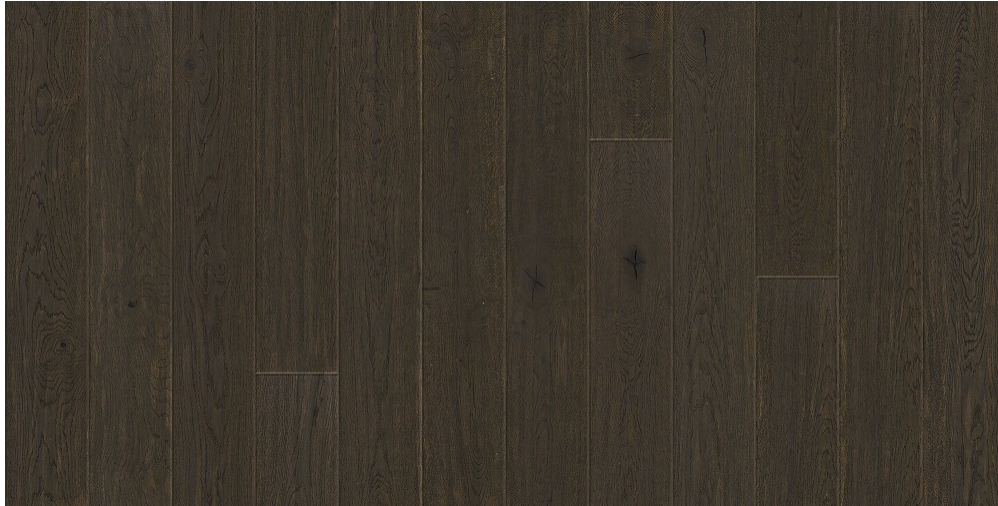

PRODUCT SPECIFICATION

PRODUCT NAME	
RANGE	
COLLECTIONS	
CONFIGURATION	
WOOD SPECIES	
EDGE	
SURFACE COLOR	
SURFACE FINISH	
SURFACE TEXTURE	
JOINT	
THICKNESS (MM)	
CONSTRUCTION	
VENEER THICKNESS (MM)	
MOISTURE CONTENT