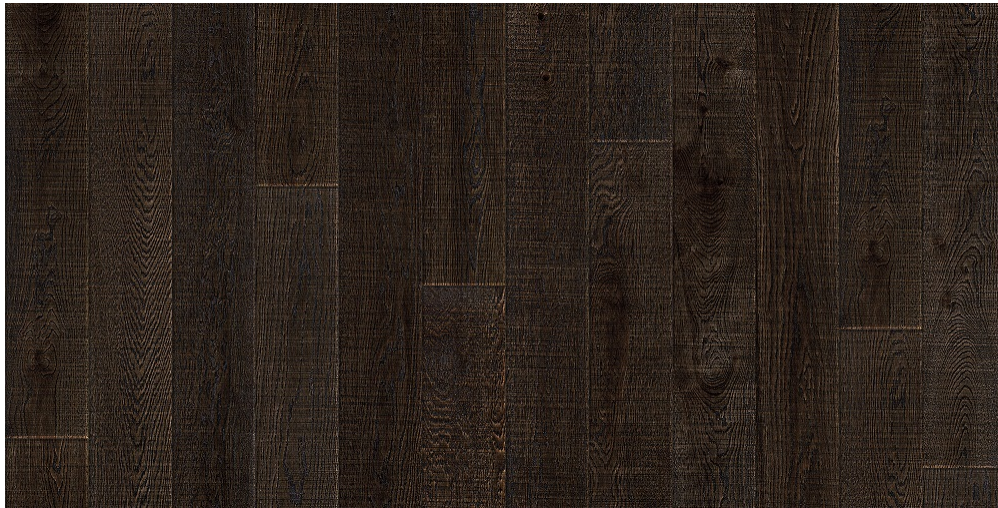

PRODUCT SPECIFICATION

PRODUCT NAME	
RANGE	
COLLECTIONS	
CONFIGURATION	
WOOD SPECIES	
EDGE	
SURFACE COLOR	
SURFACE FINISH	
SURFACE TEXTURE	
JOINT	
THICKNESS (MM)	
CONSTRUCTION	
VENEER THICKNESS (MM)	
MOISTURE CONTENT