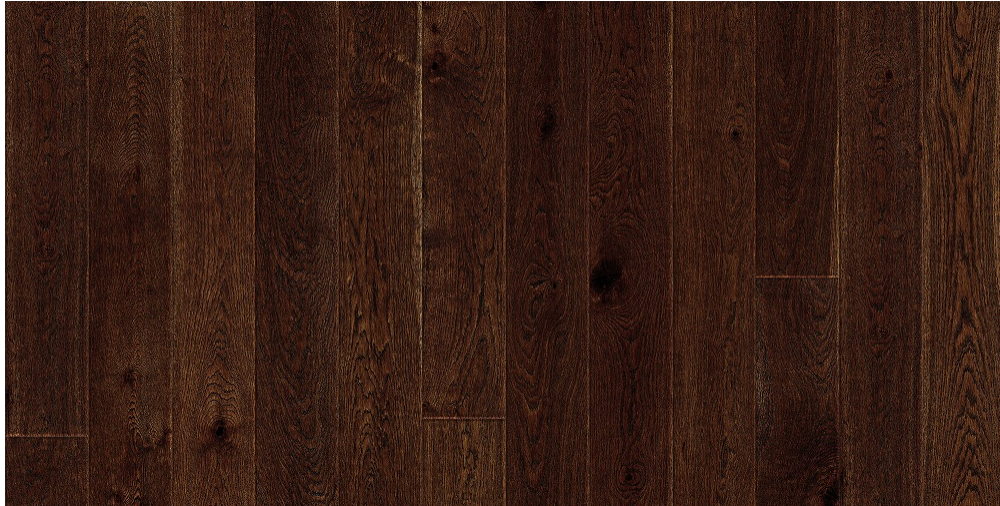

PRODUCT SPECIFICATIONS

PRODUCT SPECIFICATION

PRODUCT NAME	
RANGE	
COLLECTIONS	
CONFIGURATION	
WOOD SPECIES	
EDGE	
SURFACE COLOR	
SURFACE FINISH	
SURFACE TEXTURE	
JOINT	
THICKNESS (MM)	
CONSTRUCTION	
VENEER THICKNESS (MM)	
MOISTURE CONTENT	

CONTENTCORE MATERIAL PINE	
FORMALDEHYDE EMISSION	
PLANK DIMENSIONS	1800 mm x 135 mm 1800 mm x 185 mm 2100 mm x 135 mm 2100 mm x 185 mm
WARRANTY	
COLOR CHANGE	
INSTALLATION	
GRADING	
PLANKS/SQ.MTRS/WEIGHT PER PACK	