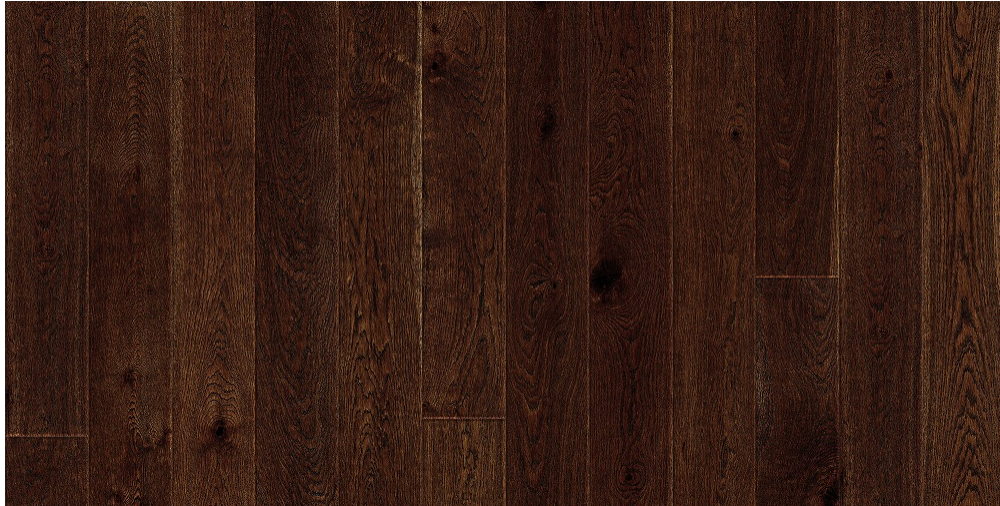

PRODUCT SPECIFICATION

PRODUCT NAME	
RANGE	
COLLECTIONS	
CONFIGURATION	
WOOD SPECIES	
EDGE	
SURFACE COLOR	
SURFACE FINISH	
SURFACE TEXTURE	
JOINT	
THICKNESS (MM)	
CONSTRUCTION	
VENEER THICKNESS (MM)	
MOISTURE CONTENT