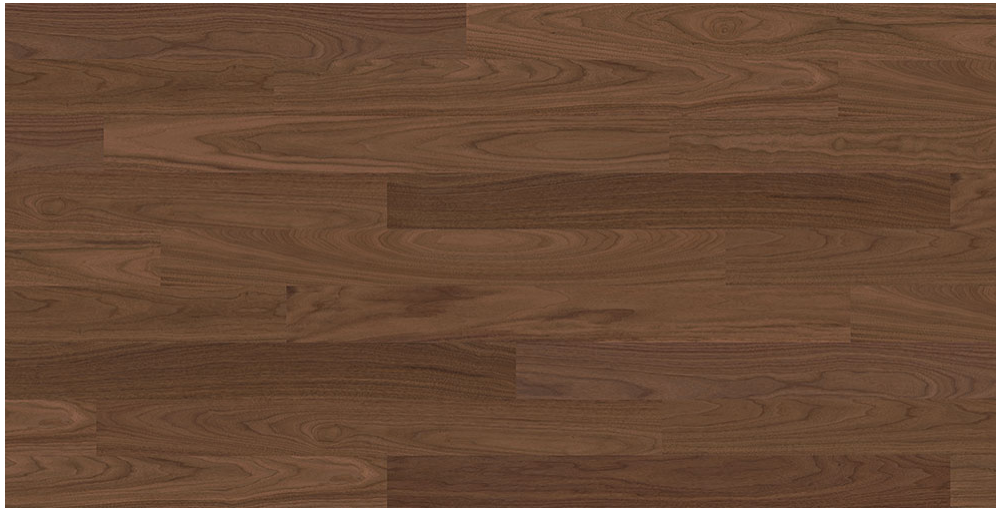

PRODUCT SPECIFICATIONS

PRODUCT SPECIFICATION

PRODUCT NAME	
RANGE	
COLLECTIONS	
CONFIGURATION	
WOOD SPECIES	
EDGE	
SURFACE COLOR	
SURFACE FINISH	
SURFACE TEXTURE	
JOINT	
THICKNESS (MM)	
CONSTRUCTION	
VENEER THICKNESS (MM)	
MOISTURE CONTENT	

CONTENTCORE MATERIAL PINE	
FORMALDEHYDE EMISSION	
PLANK DIMENSIONS	1200 mm x 120 mm
WARRANTY	
COLOR CHANGE	
INSTALLATION	
GRADING	
PLANKS/SQ.MTRS/WEIGHT PER PACK	

May 2026 / 23
PRODUCT SPECIFICATIONS /
WWW.MIKASAFLOORS.COM