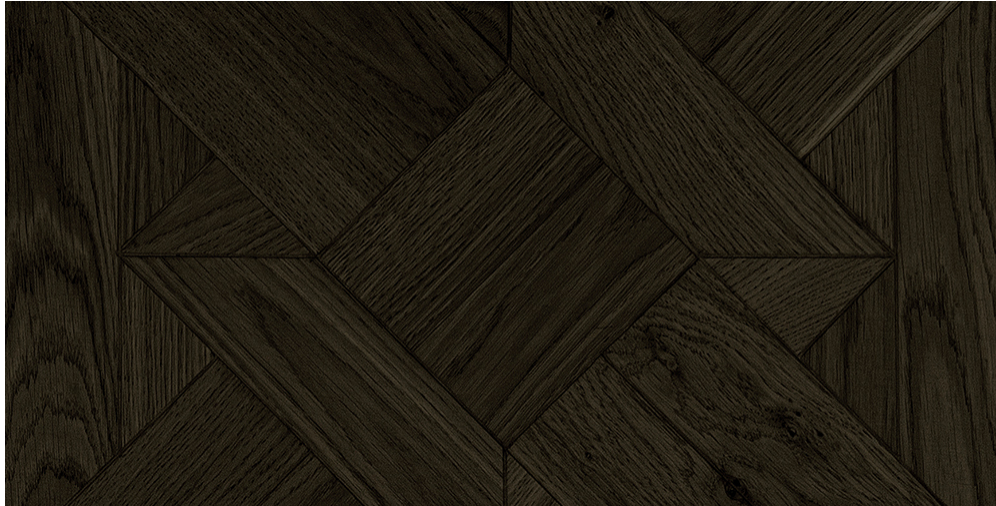

PRODUCT SPECIFICATIONS

PRODUCT SPECIFICATION

PRODUCT NAME	Oak Syrah
RANGE	Mikasa Parquetry
COLLECTIONS	Fleuron
CONFIGURATION	Parquetry
WOOD SPECIES	Oak
EDGE	Micro Bevelled
SURFACE COLOR	Stained
SURFACE FINISH	Matt
SURFACE TEXTURE	Non Brushed
JOINT	Plankloc 4 Sides
THICKNESS (MM)	10
CONSTRUCTION	3 layers
VENEER THICKNESS (MM)	Up to 0.6
MOISTURE CONTENT	Delivery at app. 7-9%.

CONTENTCORE MATERIAL PINE	HDF
FORMALDEHYDE EMISSION	Complies EU E1 norms for formaldehyde emissions.
PLANK DIMENSIONS	450 mm x 450 mm
WARRANTY	30 Years in a residential environment
COLOR CHANGE	Wood is a natural product and changes color with time when exposed to light
INSTALLATION	Floating / Glue down
GRADING	Millrun
PLANKS/SQ.MTRS/WEIGHT PER PACK	