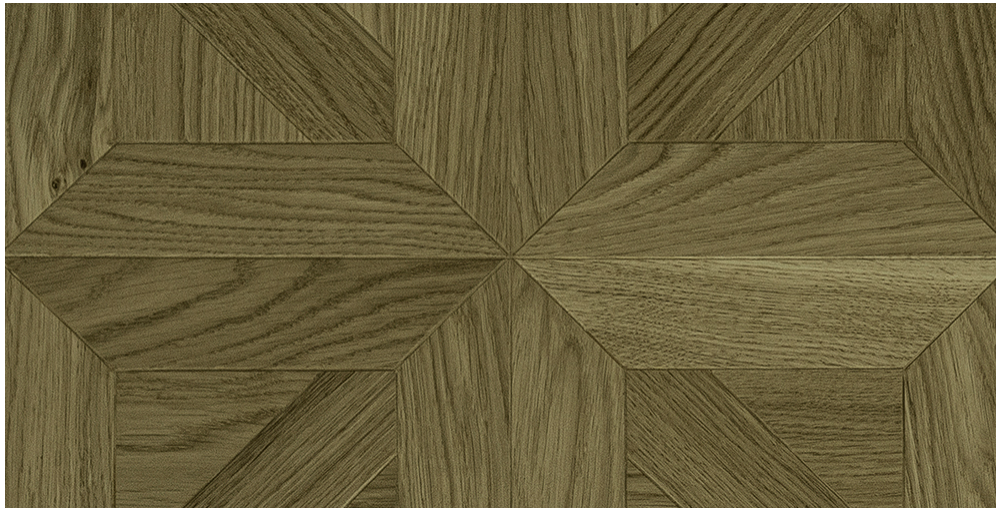

PRODUCT SPECIFICATIONS

PRODUCT SPECIFICATION

PRODUCT NAME	Oak Malbec
RANGE	Mikasa Parquetry
COLLECTIONS	Celeste
CONFIGURATION	Parquetry
WOOD SPECIES	Oak
EDGE	Micro Bevelled
SURFACE COLOR	Stained
SURFACE FINISH	Matt
SURFACE TEXTURE	Non Brushed
JOINT	Plankloc 4 Sides
THICKNESS (MM)	10
CONSTRUCTION	3 layers
VENEER THICKNESS (MM)	Up to 0.6
MOISTURE CONTENT	Delivery at app. 7-9%.

CONTENTCORE MATERIAL PINE	HDF
FORMALDEHYDE EMISSION	Complies EU E1 norms for formaldehyde emissions.
PLANK DIMENSIONS	450 mm x 450 mm
WARRANTY	30 Years in a residential environment
COLOR CHANGE	Wood is a natural product and changes color with time when exposed to light
INSTALLATION	Floating / Glue down
GRADING	Millrun
PLANKS/SQ.MTRS/WEIGHT PER PACK	