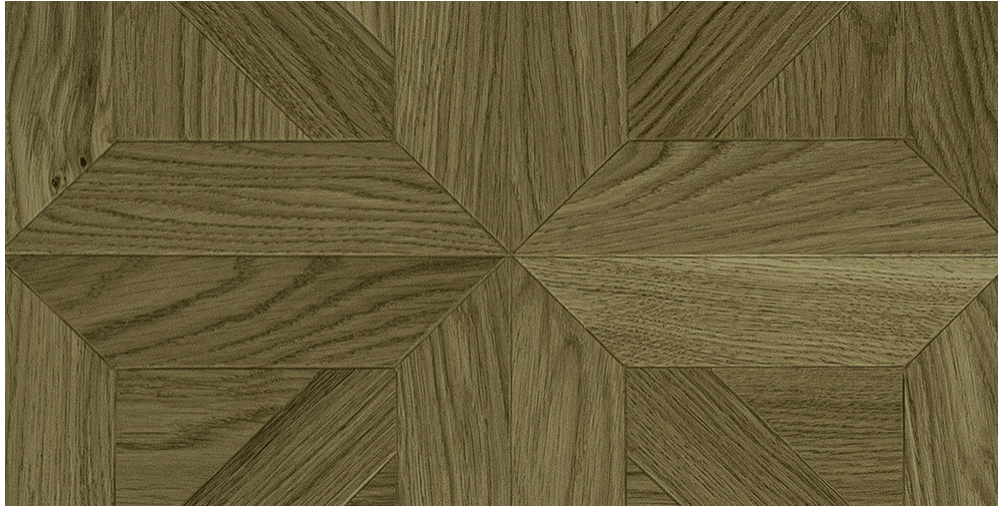

PRODUCT SPECIFICATION

PRODUCT NAME	Oak Malbec
RANGE	Mikasa Parquetry
COLLECTIONS	Celeste
CONFIGURATION	Parquetry
WOOD SPECIES	Oak
EDGE	Micro Bevelled
SURFACE COLOR	Stained
SURFACE FINISH	Matt
SURFACE TEXTURE	Non Brushed
JOINT	Plankloc 4 Sides
THICKNESS (MM)	10
CONSTRUCTION	3 layers
VENEER THICKNESS (MM)	Up to 0.6
MOISTURE CONTENT	Delivery at app. 7-9%.