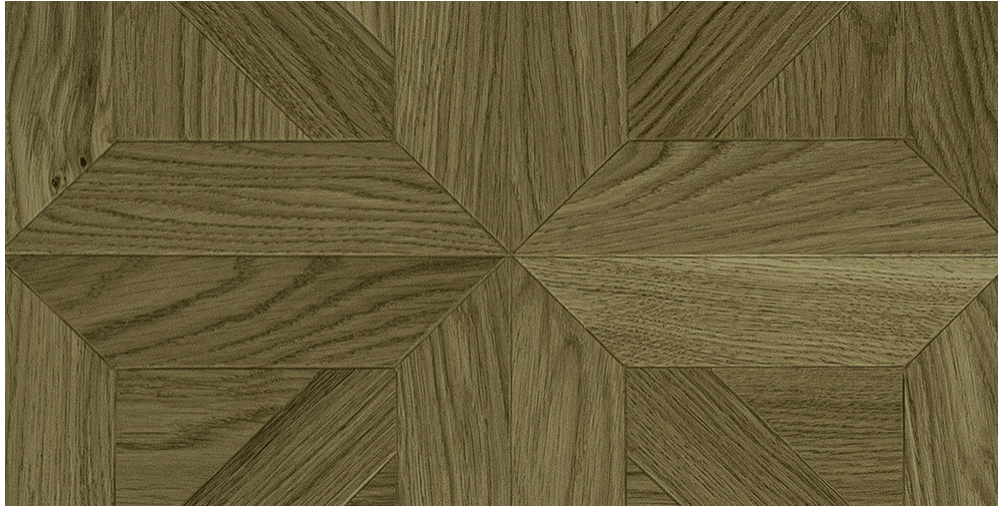

PRODUCT SPECIFICATIONS

PRODUCT SPECIFICATION

PRODUCT NAME	Oak Malbec
RANGE	Mikasa Parquetry
COLLECTIONS	Celeste
CONFIGURATION	Parquetry
WOOD SPECIES	Oak
EDGE	Micro Bevelled
SURFACE COLOR	Stained
SURFACE FINISH	Matt
SURFACE TEXTURE	Non Brushed
JOINT	Plankloc 4 Sides
THICKNESS (MM)	10
CONSTRUCTION	3 layers
VENEER THICKNESS (MM)	Up to 0.6
MOISTURE CONTENT	Delivery at app. 7-9%.

CONTENTCORE MATERIAL PINE	HDF
FORMALDEHYDE EMISSION	Complies EU E1 norms for formaldehyde emissions.
PLANK DIMENSIONS	450 mm x 450 mm
WARRANTY	30 Years in a residential environment
COLOR CHANGE	Wood is a natural product and changes color with time when exposed to light
INSTALLATION	Floating / Glue down
GRADING	Millrun
PLANKS/SQ.MTRS/WEIGHT PER PACK	