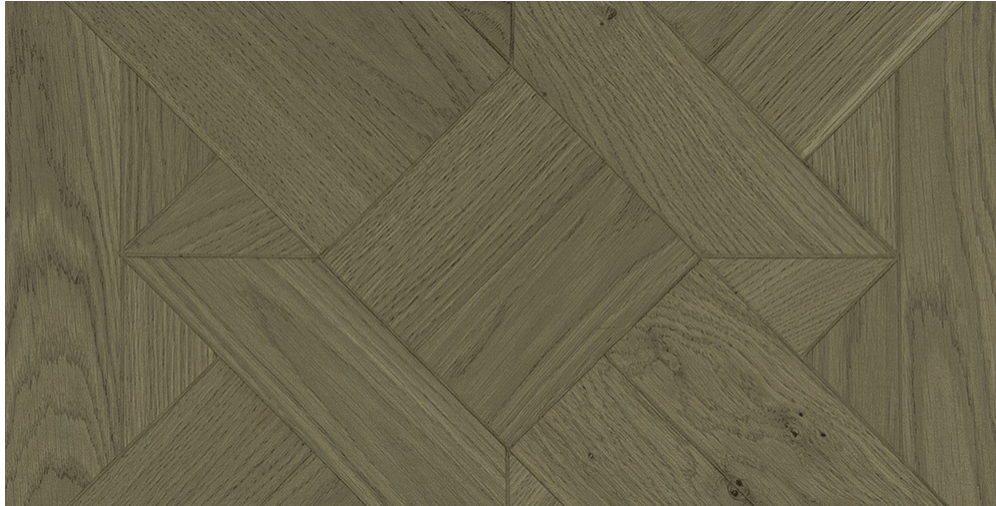

## PRODUCT SPECIFICATION

PRODUCT NAME	Oak Cremant
RANGE	Mikasa Parquetry
COLLECTIONS	Fleuron
CONFIGURATION	Parquetry
WOOD SPECIES	Oak
EDGE	Micro Bevelled
SURFACE COLOR	Stained
SURFACE FINISH	Matt
SURFACE TEXTURE	Non Brushed
JOINT	Plankloc 4 Sides
THICKNESS (MM)	10
CONSTRUCTION	3 layers
VENEER THICKNESS (MM)	Up to 0.6
MOISTURE CONTENT	Delivery at app. 7-9%.

CONTENTCORE MATERIAL PINE	HDF
FORMALDEHYDE EMISSION	Complies EU E1 norms for formaldehyde emissions.
PLANK DIMENSIONS	450 mm x 450 mm
WARRANTY	30 Years in a residential environment
COLOR CHANGE	Wood is a natural product and changes color with time when exposed to light
INSTALLATION	Floating / Glue down
GRADING	Millrun
PLANKS/SQ.MTRS/WEIGHT PER PACK	