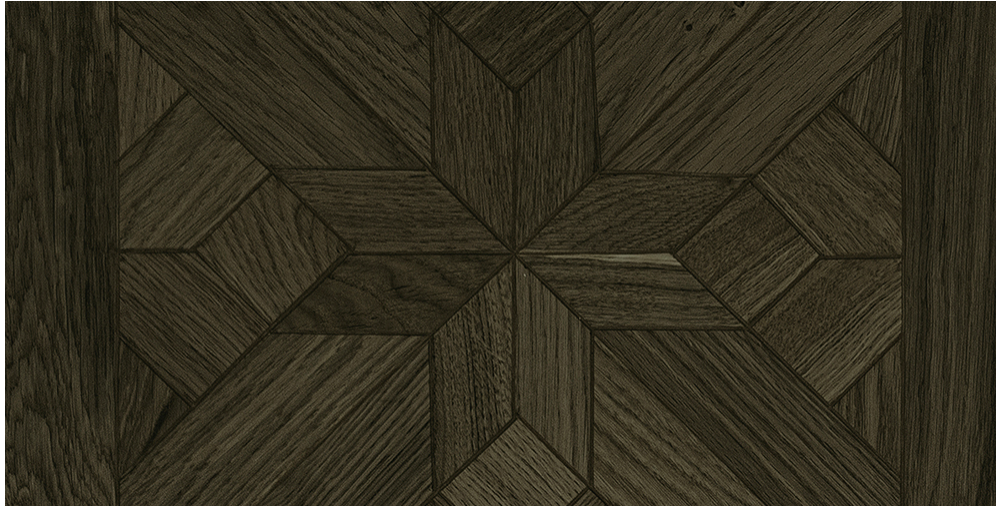

PRODUCT SPECIFICATIONS

PRODUCT SPECIFICATION

PRODUCT NAME	Oak Cremant
RANGE	Mikasa Parquetry
COLLECTIONS	Fleurie
CONFIGURATION	Parquetry
WOOD SPECIES	Oak
EDGE	Micro Bevelled
SURFACE COLOR	Stained
SURFACE FINISH	Matt
SURFACE TEXTURE	Non Brushed
JOINT	Plankloc 4 Sides
THICKNESS (MM)	10
CONSTRUCTION	3 layers
VENEER THICKNESS (MM)	Up to 0.6
MOISTURE CONTENT	Delivery at app. 7-9%.

CONTENTCORE MATERIAL PINE	HDF
FORMALDEHYDE EMISSION	Complies EU E1 norms for formaldehyde emissions.
PLANK DIMENSIONS	450 mm x 450 mm
WARRANTY	30 Years in a residential environment
COLOR CHANGE	Wood is a natural product and changes color with time when exposed to light
INSTALLATION	Floating / Glue down
GRADING	Millrun
PLANKS/SQ.MTRS/WEIGHT PER PACK	