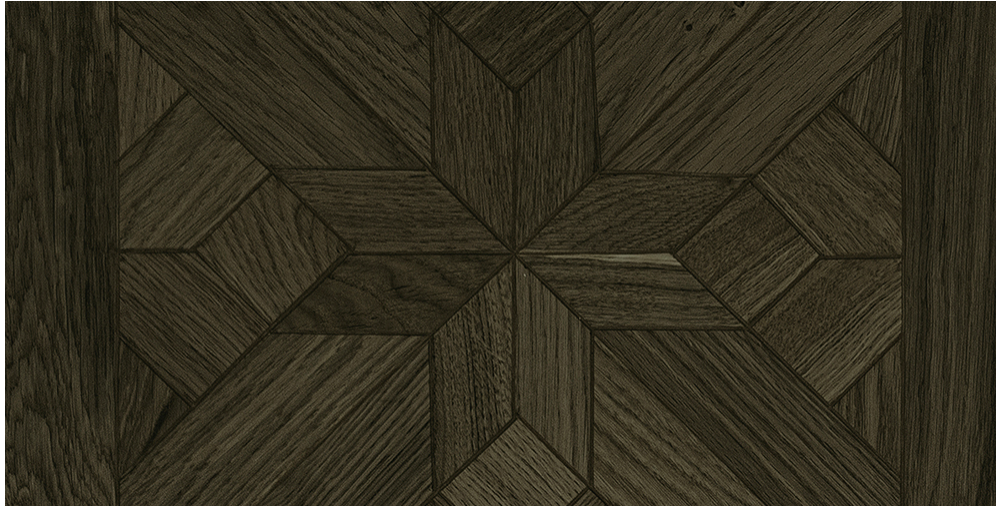

PRODUCT SPECIFICATION

PRODUCT NAME	Oak Cremant
RANGE	Mikasa Parquetry
COLLECTIONS	Fleurie
CONFIGURATION	Parquetry
WOOD SPECIES	Oak
EDGE	Micro Bevelled
SURFACE COLOR	Stained
SURFACE FINISH	Matt
SURFACE TEXTURE	Non Brushed
JOINT	Plankloc 4 Sides
THICKNESS (MM)	10
CONSTRUCTION	3 layers
VENEER THICKNESS (MM)	Up to 0.6
MOISTURE CONTENT	Delivery at app. 7-9%.