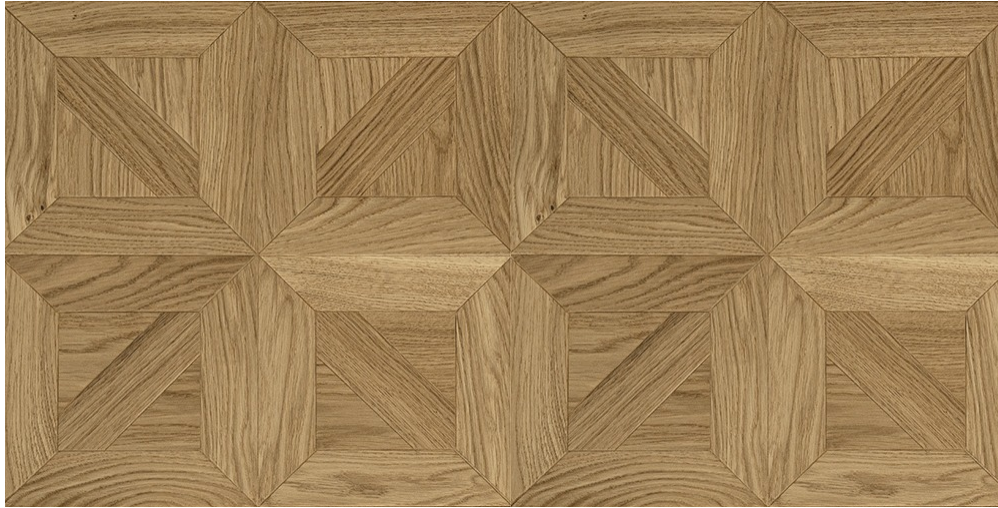

PRODUCT SPECIFICATIONS

PRODUCT SPECIFICATION

PRODUCT NAME	Oak Chardonnay
RANGE	Mikasa Parquetry
COLLECTIONS	Celeste
CONFIGURATION	Parquetry
WOOD SPECIES	Oak
EDGE	Micro Bevelled
SURFACE COLOR	Natural
SURFACE FINISH	Matt
SURFACE TEXTURE	Non Brushed
JOINT	Plankloc 4 Sides
THICKNESS (MM)	10
CONSTRUCTION	3 layers
VENEER THICKNESS (MM)	Up to 0.6
MOISTURE CONTENT	Delivery at app. 7-9%.

CONTENTCORE MATERIAL PINE	HDF
FORMALDEHYDE EMISSION	Complies EU E1 norms for formaldehyde emissions.
PLANK DIMENSIONS	450 mm x 450 mm
WARRANTY	30 Years in a residential environment
COLOR CHANGE	Wood is a natural product and changes color with time when exposed to light
INSTALLATION	Floating / Glue down
GRADING	Millrun
PLANKS/SQ.MTRS/WEIGHT PER PACK	