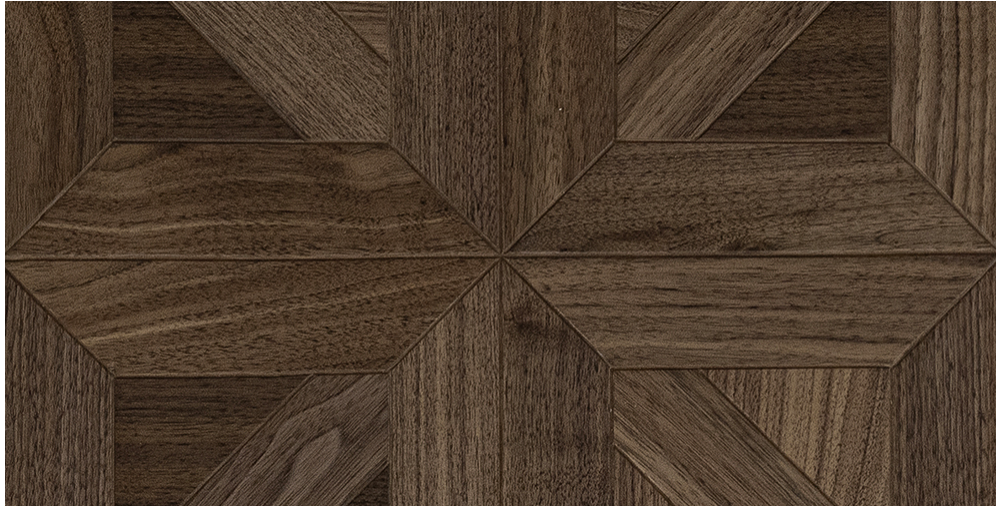

PRODUCT SPECIFICATIONS

PRODUCT SPECIFICATION

PRODUCT NAME	Noce Merlot
RANGE	Mikasa Parquetry
COLLECTIONS	Celeste
CONFIGURATION	Parquetry
WOOD SPECIES	Walnut
EDGE	Micro Bevelled
SURFACE COLOR	Natural
SURFACE FINISH	Matt
SURFACE TEXTURE	Non Brushed
JOINT	Plankloc 4 Sides
THICKNESS (MM)	10
CONSTRUCTION	3 layers
VENEER THICKNESS (MM)	Up to 0.6
MOISTURE CONTENT	Delivery at app. 7-9%.

CONTENTCORE MATERIAL PINE	HDF
FORMALDEHYDE EMISSION	Complies EU E1 norms for formaldehyde emissions.
PLANK DIMENSIONS	450 mm x 450 mm
WARRANTY	30 Years in a residential environment
COLOR CHANGE	Wood is a natural product and changes color with time when exposed to light
INSTALLATION	Floating / Glue down
GRADING	Millrun
PLANKS/SQ.MTRS/WEIGHT PER PACK	