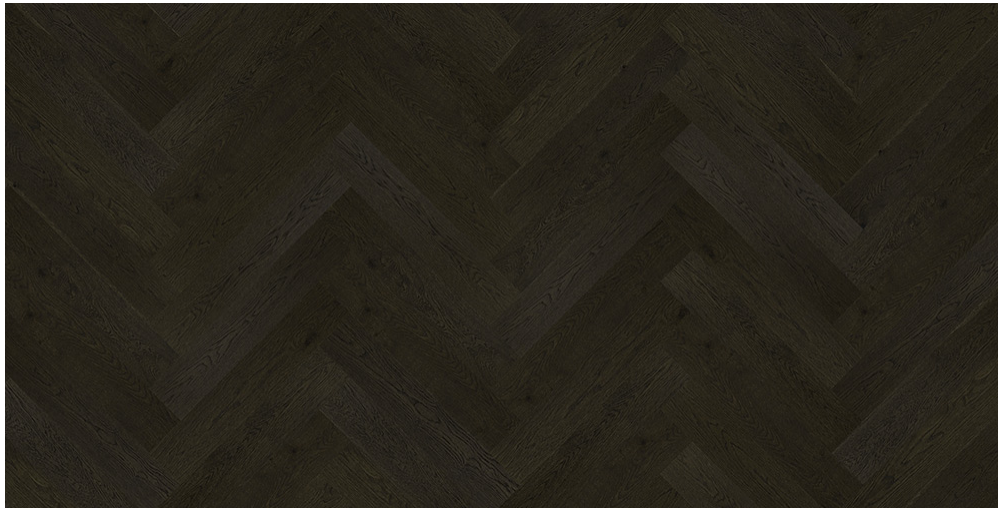

PRODUCT SPECIFICATIONS

PRODUCT SPECIFICATION

PRODUCT NAME	
RANGE	
COLLECTIONS	
CONFIGURATION	
WOOD SPECIES	
EDGE	
SURFACE COLOR	
SURFACE FINISH	
SURFACE TEXTURE	
JOINT	
THICKNESS (MM)	
CONSTRUCTION	
VENEER THICKNESS (MM)	
MOISTURE CONTENT	

CONTENTCORE MATERIAL PINE	
FORMALDEHYDE EMISSION	
PLANK DIMENSIONS	540 mm x 90 mm
WARRANTY	
COLOR CHANGE	
INSTALLATION	
GRADING	
PLANKS/SQ.MTRS/WEIGHT PER PACK	

May 2026 / 03
PRODUCT SPECIFICATIONS /
WWW.MIKASAFLOORS.COM