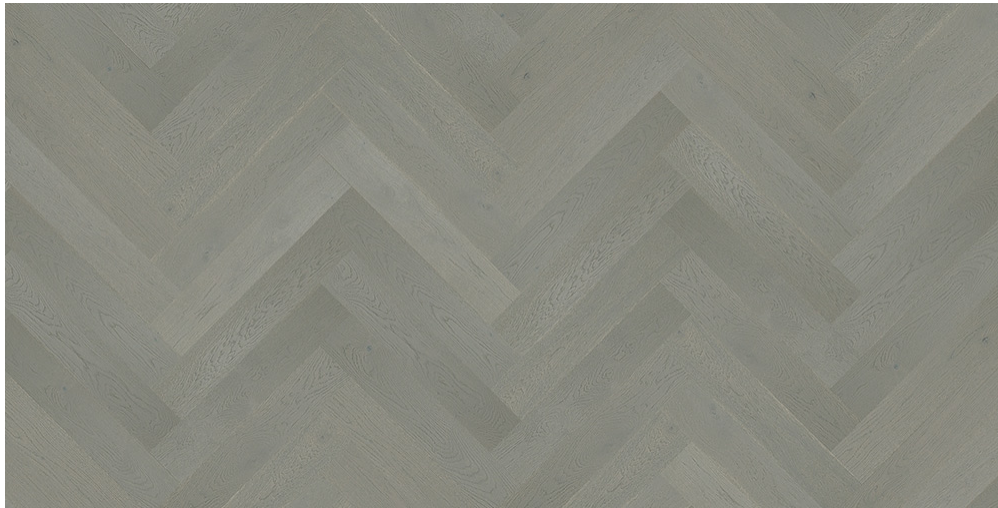

## PRODUCT SPECIFICATION

PRODUCT NAME	
RANGE	
COLLECTIONS	
CONFIGURATION	
WOOD SPECIES	
EDGE	
SURFACE COLOR	
SURFACE FINISH	
SURFACE TEXTURE	
JOINT	
THICKNESS (MM)	
CONSTRUCTION	
VENEER THICKNESS (MM)	
MOISTURE CONTENT	