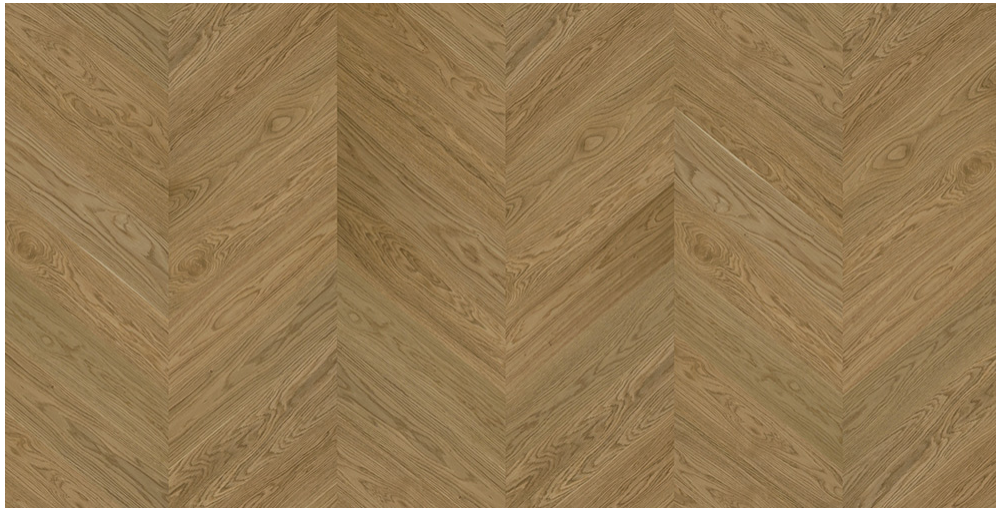

PRODUCT SPECIFICATIONS

PRODUCT SPECIFICATION

PRODUCT NAME	
RANGE	
COLLECTIONS	
CONFIGURATION	
WOOD SPECIES	
EDGE	
SURFACE COLOR	
SURFACE FINISH	
SURFACE TEXTURE	
JOINT	
THICKNESS (MM)	
CONSTRUCTION	
VENEER THICKNESS (MM)	
MOISTURE CONTENT	

CONTENTCORE MATERIAL PINE	
FORMALDEHYDE EMISSION	
PLANK DIMENSIONS	450 mm x 90 mm
WARRANTY	
COLOR CHANGE	
INSTALLATION	
GRADING	
PLANKS/SQ.MTRS/WEIGHT PER PACK	

May 2026 / 02
 PRODUCT SPECIFICATIONS /
 WWW.MIKASAFLOORS.COM