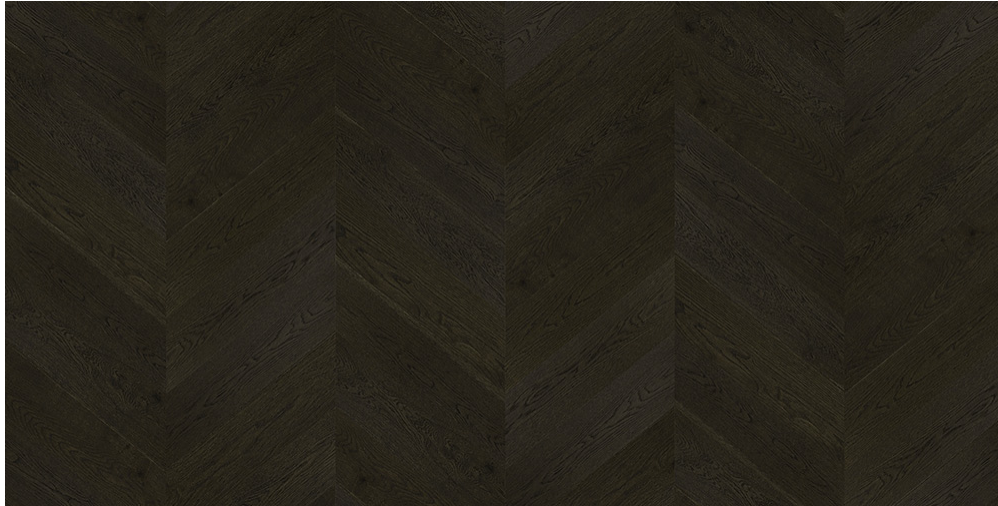

PRODUCT SPECIFICATION

PRODUCT NAME	
RANGE	
COLLECTIONS	
CONFIGURATION	
WOOD SPECIES	
EDGE	
SURFACE COLOR	
SURFACE FINISH	
SURFACE TEXTURE	
JOINT	
THICKNESS (MM)	
CONSTRUCTION	
VENEER THICKNESS (MM)	
MOISTURE CONTENT