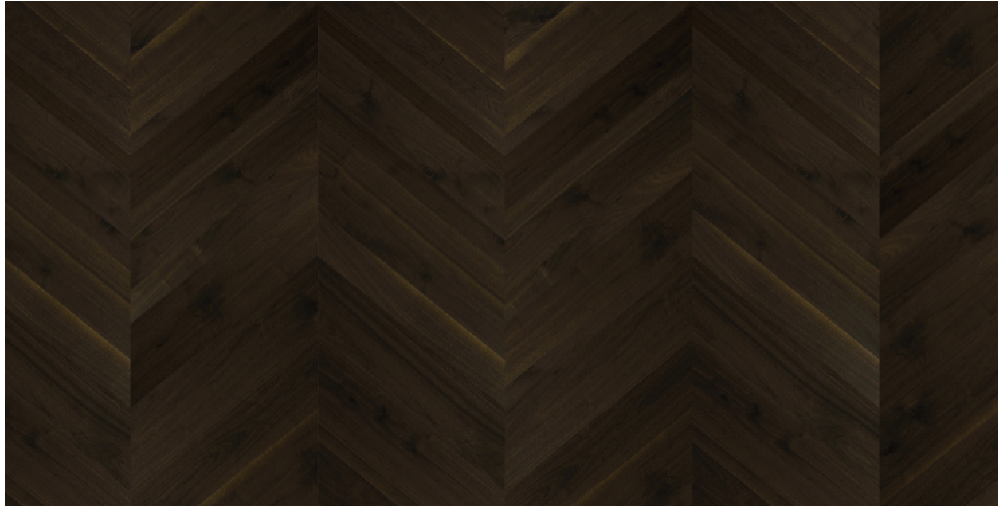

## PRODUCT SPECIFICATION

PRODUCT NAME	
RANGE	
COLLECTIONS	
CONFIGURATION	
WOOD SPECIES	
EDGE	
SURFACE COLOR	
SURFACE FINISH	
SURFACE TEXTURE	
JOINT	
THICKNESS (MM)	
CONSTRUCTION	
VENEER THICKNESS (MM)	
MOISTURE CONTENT	