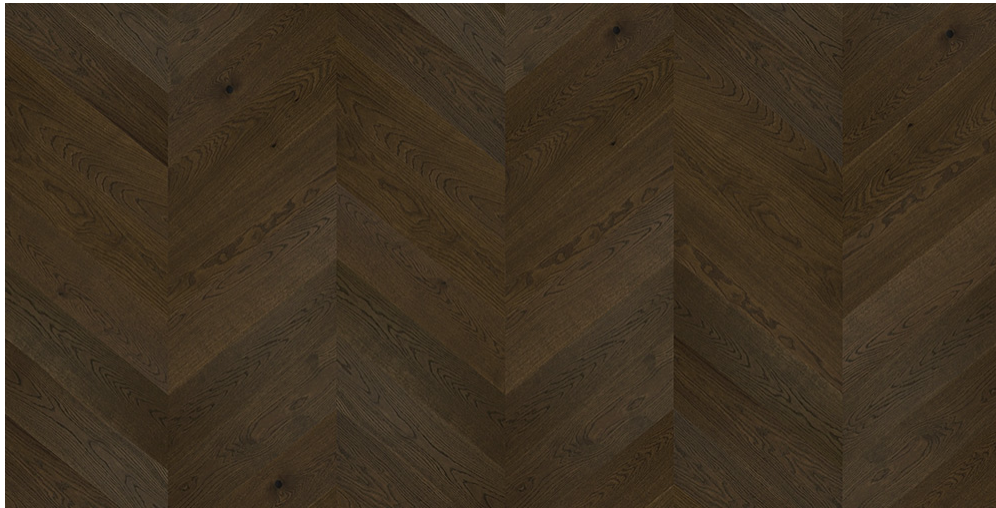

PRODUCT SPECIFICATIONS

PRODUCT SPECIFICATION

PRODUCT NAME	
RANGE	
COLLECTIONS	
CONFIGURATION	
WOOD SPECIES	
EDGE	
SURFACE COLOR	
SURFACE FINISH	
SURFACE TEXTURE	
JOINT	
THICKNESS (MM)	
CONSTRUCTION	
VENEER THICKNESS (MM)	
MOISTURE CONTENT	

CONTENTCORE MATERIAL PINE	
FORMALDEHYDE EMISSION	
PLANK DIMENSIONS	450 mm x 90 mm
WARRANTY	
COLOR CHANGE	
INSTALLATION	
GRADING	
PLANKS/SQ.MTRS/WEIGHT PER PACK	

May 2026 / 02
PRODUCT SPECIFICATIONS /
WWW.MIKASAFLOORS.COM