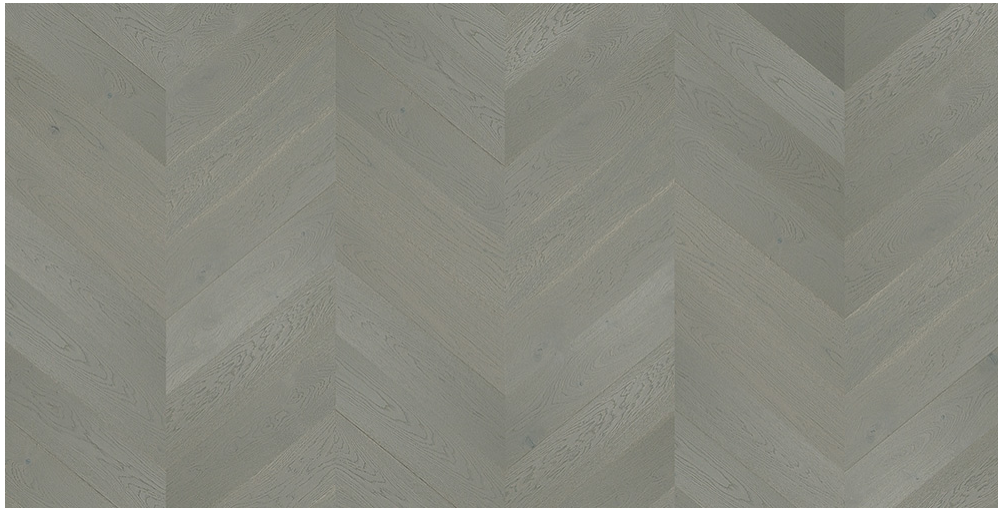

PRODUCT SPECIFICATIONS

PRODUCT SPECIFICATION

PRODUCT NAME	
RANGE	
COLLECTIONS	
CONFIGURATION	
WOOD SPECIES	
EDGE	
SURFACE COLOR	
SURFACE FINISH	
SURFACE TEXTURE	
JOINT	
THICKNESS (MM)	
CONSTRUCTION	
VENEER THICKNESS (MM)	
MOISTURE CONTENT	

CONTENTCORE MATERIAL PINE	
FORMALDEHYDE EMISSION	
PLANK DIMENSIONS	450 mm x 90 mm
WARRANTY	
COLOR CHANGE	
INSTALLATION	
GRADING	
PLANKS/SQ.MTRS/WEIGHT PER PACK	

Apr 2026 / 29
PRODUCT SPECIFICATIONS /
WWW.MIKASAFLOORS.COM