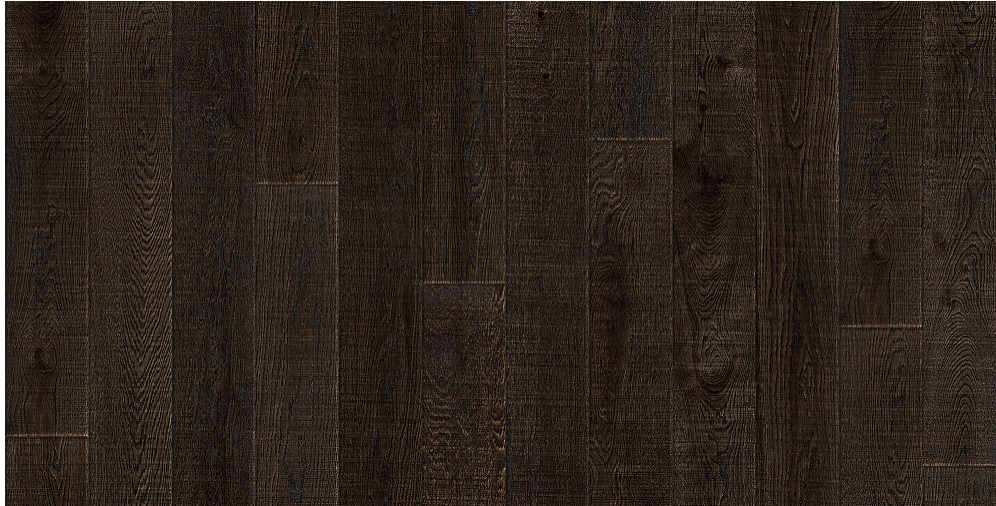

## PRODUCT SPECIFICATION

PRODUCT NAME	Oak Fosse
RANGE	Mikasa Pristine
COLLECTIONS	Arte
CONFIGURATION	1 Strip
WOOD SPECIES	Oak
EDGE	Bevelled Edges
SURFACE COLOR	Stained
SURFACE FINISH	Matt Lacquer
SURFACE TEXTURE	Saw Cut + Brushed
JOINT	PlankLocÂ®, Glueless
THICKNESS (MM)	15
CONSTRUCTION	3 layers
VENEER THICKNESS (MM)	Upto 3
MOISTURE CONTENT	Delivery at app. 7-9%.

CONTENTCORE MATERIAL PINE	Pine
FORMALDEHYDE EMISSION	Complies EU E1 norms for formaldehyde emissions.
PLANK DIMENSIONS	1800 mm x 135 mm 1800 mm x 185 mm 2100 mm x 135 mm 2100 mm x 185 mm
WARRANTY	30 Years in a residential environment
COLOR CHANGE	Wood is a natural product and changes color with time when exposed to light
INSTALLATION	Floating / Glue down
GRADING	Rustic
PLANKS/SQ.MTRS/WEIGHT PER PACK	Qty (per pack) : 06 Planks Sq. Mtrs / Packs : 1.46 m <sup>2</sup> - 2.83 m <sup>2</sup> Weight / pack(Kg) : 12.80kg - 23.40 Kg