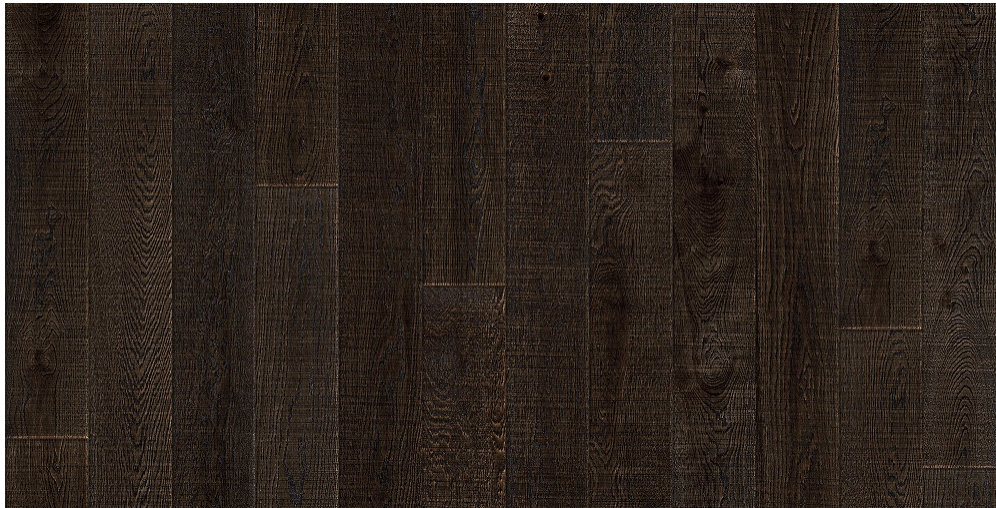

## PRODUCT SPECIFICATION

PRODUCT NAME	Oak Fosse
RANGE	Mikasa Pristine
COLLECTIONS	Arte
CONFIGURATION	1 Strip
WOOD SPECIES	Oak
EDGE	Bevelled Edges
SURFACE COLOR	Stained
SURFACE FINISH	Matt Lacquer
SURFACE TEXTURE	Saw Cut + Brushed
JOINT	PlankLocÂ®, Glueless
THICKNESS (MM)	15
CONSTRUCTION	3 layers
VENEER THICKNESS (MM)	Upto 3
MOISTURE CONTENT	Delivery at app. 7-9%.

CONTENTCORE MATERIAL PINE	Pine
FORMALDEHYDE EMISSION	Complies EU E1 norms for formaldehyde emissions.
PLANK DIMENSIONS	1800 mm x 135 mm 1800 mm x 185 mm 2100 mm x 135 mm 2100 mm x 185 mm
WARRANTY	30 Years in a residential environment
COLOR CHANGE	Wood is a natural product and changes color with time when exposed to light
INSTALLATION	Floating / Glue down
GRADING	Rustic
PLANKS/SQ.MTRS/WEIGHT PER PACK	Qty (per pack) : 06 Planks Sq. Mtrs / Packs : 1.46 m2 - 2.83 m2 Weight / pack(Kg) : 12.80kg - 23.40 Kg