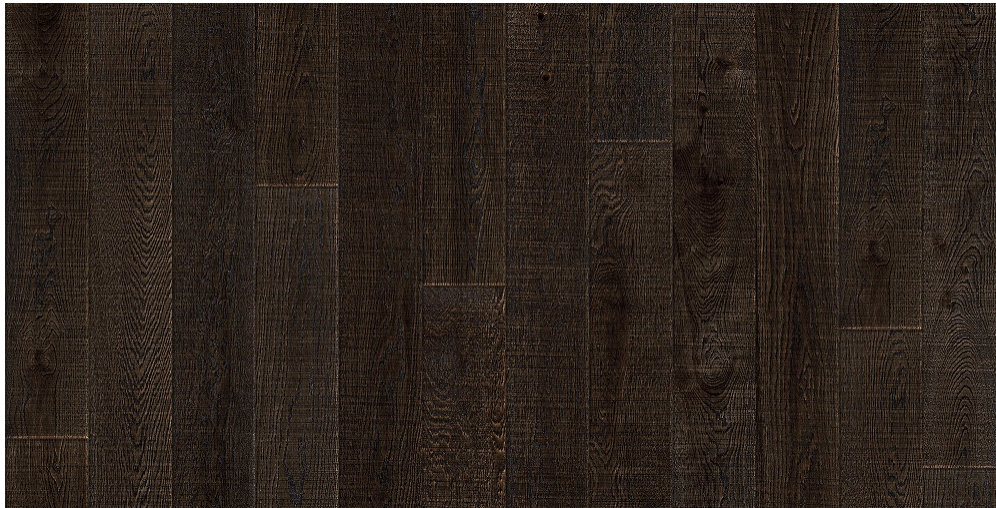

## PRODUCT SPECIFICATION

PRODUCT NAME	Oak Fosse
RANGE	Mikasa Pristine
COLLECTIONS	Arte
CONFIGURATION	1 Strip
WOOD SPECIES	Oak
EDGE	Bevelled Edges
SURFACE COLOR	Stained
SURFACE FINISH	Matt Lacquer
SURFACE TEXTURE	Saw Cut + Brushed
JOINT	PlankLoc <sup>®</sup> , Glueless
THICKNESS (MM)	15
CONSTRUCTION	3 layers
VENEER THICKNESS (MM)	Upto 3
MOISTURE CONTENT	Delivery at app. 7-9%.

CONTENTCORE MATERIAL PINE	Pine
FORMALDEHYDE EMISSION	Complies EU E1 norms for formaldehyde emissions.
PLANK DIMENSIONS	1800 mm x 135 mm 1800 mm x 185 mm 2100 mm x 135 mm 2100 mm x 185 mm
WARRANTY	30 Years in a residential environment
COLOR CHANGE	Wood is a natural product and changes color with time when exposed to light
INSTALLATION	Floating / Glue down
GRADING	Rustic
PLANKS/SQ.MTRS/WEIGHT PER PACK	Qty (per pack) : 06 Planks Sq. Mtrs / Packs : 1.46 m2 - 2.83 m2 Weight / pack(Kg) : 12.80kg - 23.40 Kg