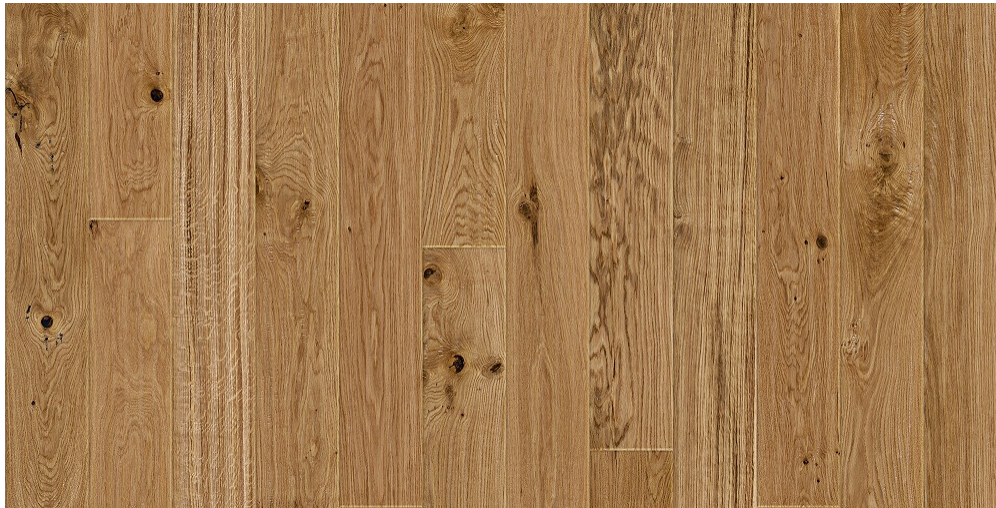

PRODUCT SPECIFICATIONS

PRODUCT SPECIFICATION

PRODUCT NAME	Oak Fossil
RANGE	Mikasa Pristine
COLLECTIONS	Arte
CONFIGURATION	1 Strip
WOOD SPECIES	Oak
EDGE	Bevelled Edges
SURFACE COLOR	Natural
SURFACE FINISH	Matt Lacquer
SURFACE TEXTURE	Handscraped + Brushed
JOINT	PlankLocÂ® , Glueless
THICKNESS (MM)	15
CONSTRUCTION	3 layers
VENEER THICKNESS (MM)	Upto 3
MOISTURE CONTENT	Delivery at app. 7-9%.

CONTENTCORE MATERIAL PINE	Pine
FORMALDEHYDE EMISSION	Complies EU E1 norms for formaldehyde emissions.
PLANK DIMENSIONS	1800 mm x 135 mm 1800 mm x 185 mm 2100 mm x 135 mm 2100 mm x 185 mm
WARRANTY	30 Years in a residential environment
COLOR CHANGE	Wood is a natural product and changes color with time when exposed to light
INSTALLATION	Floating / Glue down
GRADING	Rustic
PLANKS/SQ.MTRS/WEIGHT PER PACK	Qty (per pack) : 06 Planks Sq. Mtrs / Packs : 1.46 m2 - 2.83 m2 Weight / pack(Kg) : 12.80kg - 23.40 Kg