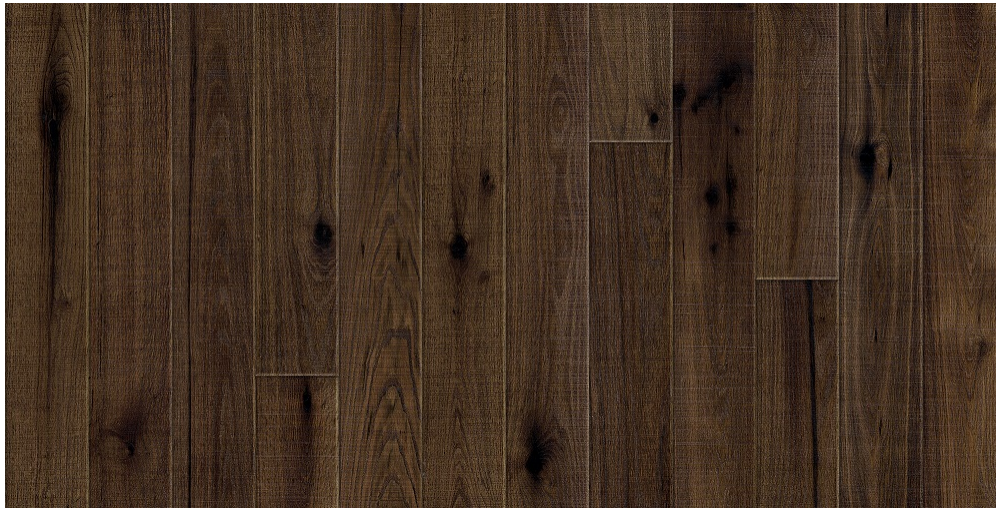

PRODUCT SPECIFICATIONS

PRODUCT SPECIFICATION

PRODUCT NAME	Oak Vintage
RANGE	Mikasa Pristine
COLLECTIONS	Arte
CONFIGURATION	1 Strip
WOOD SPECIES	Oak
EDGE	Bevelled Edges
SURFACE COLOR	Smoked
SURFACE FINISH	Matt Lacquer
SURFACE TEXTURE	Saw Cut + Brushed
JOINT	PlankLocÂ® , Glueless
THICKNESS (MM)	15
CONSTRUCTION	3 layers
VENEER THICKNESS (MM)	Upto 3
MOISTURE CONTENT	Delivery at app. 7-9%.

CONTENTCORE MATERIAL PINE	Pine
FORMALDEHYDE EMISSION	Complies EU E1 norms for formaldehyde emissions.
PLANK DIMENSIONS	1800 mm x 135 mm 1800 mm x 185 mm 2100 mm x 135 mm 2100 mm x 185 mm
WARRANTY	30 Years in a residential environment
COLOR CHANGE	Wood is a natural product and changes color with time when exposed to light
INSTALLATION	Floating / Glue down
GRADING	Rustic
PLANKS/SQ.MTRS/WEIGHT PER PACK	Qty (per pack) : 06 Planks Sq. Mtrs / Packs : 1.46 m2 - 2.83 m2 Weight / pack(Kg) : 12.80kg - 23.40 Kg