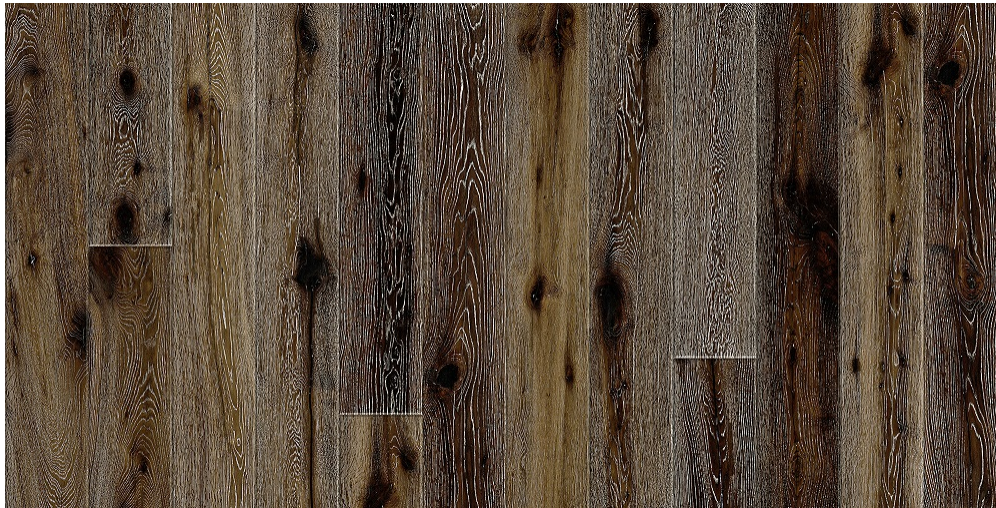

## PRODUCT SPECIFICATION

PRODUCT NAME	Oak Vapour Wash
RANGE	Mikasa Pristine
COLLECTIONS	Fumoir
CONFIGURATION	1 Strip
WOOD SPECIES	Oak
EDGE	Bevelled Edges
SURFACE COLOR	Smoked
SURFACE FINISH	Matt Lacquer
SURFACE TEXTURE	Brushed
JOINT	PlankLoc <sup>®</sup> , Glueless
THICKNESS (MM)	15
CONSTRUCTION	3 layers
VENEER THICKNESS (MM)	Upto 3
MOISTURE CONTENT	Delivery at app. 7-9%.

CONTENTCORE MATERIAL PINE	Pine
FORMALDEHYDE EMISSION	Complies EU E1 norms for formaldehyde emissions.
PLANK DIMENSIONS	1800 mm x 135 mm 1800 mm x 185 mm 2100 mm x 135 mm 2100 mm x 185 mm
WARRANTY	30 Years in a residential environment
COLOR CHANGE	Wood is a natural product and changes color with time when exposed to light
INSTALLATION	Floating / Glue down
GRADING	Rustic
PLANKS/SQ.MTRS/WEIGHT PER PACK	Qty (per pack) : 06 Planks Sq. Mtrs / Packs : 1.46 m2 - 2.83 m2 Weight / pack(Kg) : 12.80kg - 23.40 Kg