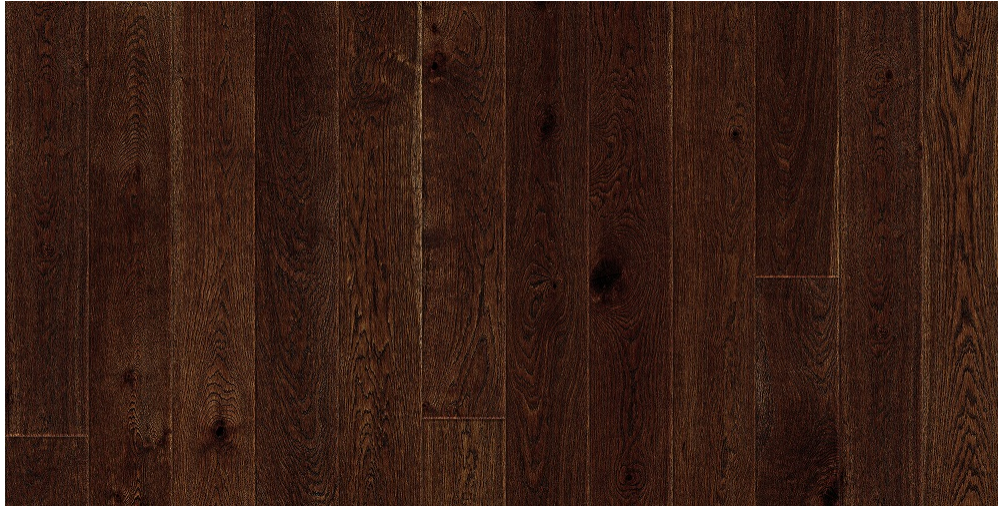

## PRODUCT SPECIFICATION

PRODUCT NAME	Oak Velour
RANGE	Mikasa Pristine
COLLECTIONS	Palace
CONFIGURATION	1 Strip
WOOD SPECIES	Oak
EDGE	Bevelled Edges
SURFACE COLOR	Stained
SURFACE FINISH	Matt Lacquer
SURFACE TEXTURE	Brushed
JOINT	PlankLocÂ® , Glueless
THICKNESS (MM)	15
CONSTRUCTION	3 layers
VENEER THICKNESS (MM)	Upto 3
MOISTURE CONTENT	Delivery at app. 7-9%.

CONTENTCORE MATERIAL PINE	Pine
FORMALDEHYDE EMISSION	Complies EU E1 norms for formaldehyde emissions.
PLANK DIMENSIONS	1800 mm x 135 mm 1800 mm x 185 mm 2100 mm x 135 mm 2100 mm x 185 mm
WARRANTY	30 Years in a residential environment
COLOR CHANGE	Wood is a natural product and changes color with time when exposed to light
INSTALLATION	Floating / Glue down
GRADING	Rustic
PLANKS/SQ.MTRS/WEIGHT PER PACK	Qty (per pack) : 06 Planks Sq. Mtrs / Packs : 1.46 m2 - 2.83 m2 Weight / pack(Kg) : 12.80kg - 23.40 Kg