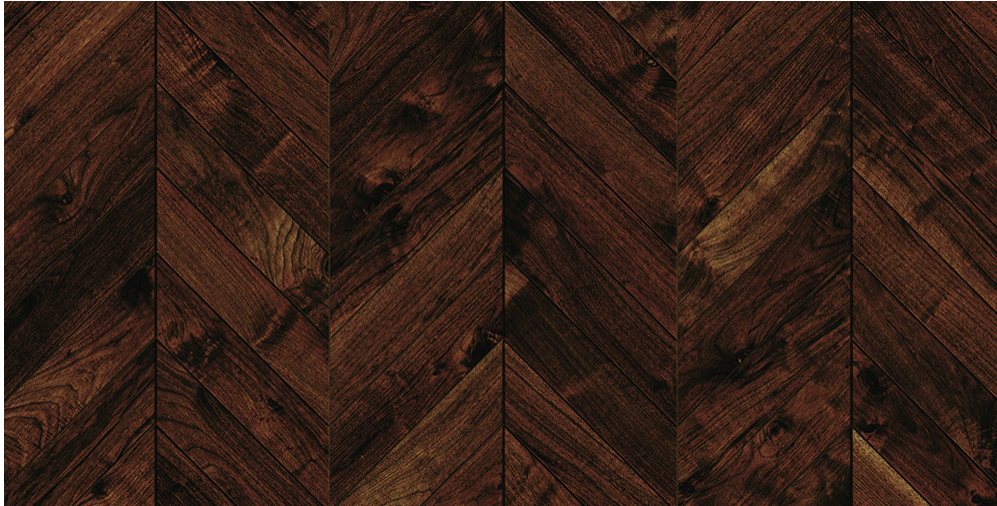

## PRODUCT SPECIFICATION

PRODUCT NAME	Noce Rosso
RANGE	Mikasa Pristine
COLLECTIONS	Chevron
CONFIGURATION	1 Strip
WOOD SPECIES	Walnut
EDGE	Bevelled Edges
SURFACE COLOR	Stained
SURFACE FINISH	Satin Lacquer
SURFACE TEXTURE	Non Brushed
JOINT	PlankLoc + T&G
THICKNESS (MM)	15
CONSTRUCTION	3 layers
VENEER THICKNESS (MM)	upto 3
MOISTURE CONTENT	Delivery at app. 7-9%.

CONTENTCORE MATERIAL PINE	Pine
FORMALDEHYDE EMISSION	Complies EU E1 norms for formaldehyde emissions.
PLANK DIMENSIONS	450 mm x 90 mm
WARRANTY	30 Years in a residential environment
COLOR CHANGE	Wood is a natural product and changes color with time when exposed to light
INSTALLATION	Floating / Glue down
GRADING	Rustic
PLANKS/SQ.MTRS/WEIGHT PER PACK	Qty (per pack) : 12 Planks Sq. Mtrs / Packs: 0.486 Weight / pack(Kg): 4.36 Kgs.