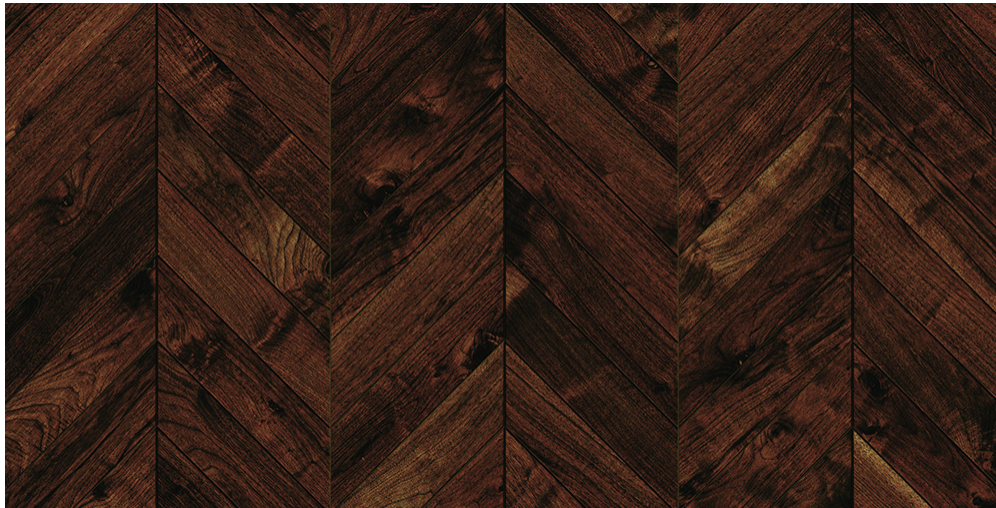

PRODUCT SPECIFICATIONS

PRODUCT SPECIFICATION

PRODUCT NAME	Noce Rosso
RANGE	Mikasa Pristine
COLLECTIONS	Chevron
CONFIGURATION	1 Strip
WOOD SPECIES	Walnut
EDGE	Bevelled Edges
SURFACE COLOR	Stained
SURFACE FINISH	Satin Lacquer
SURFACE TEXTURE	Non Brushed
JOINT	PlankLoc + T&G
THICKNESS (MM)	15
CONSTRUCTION	3 layers
VENEER THICKNESS (MM)	upto 3
MOISTURE CONTENT	Delivery at app. 7-9%.

CONTENTCORE MATERIAL PINE	Pine
FORMALDEHYDE EMISSION	Complies EU E1 norms for formaldehyde emissions.
PLANK DIMENSIONS	450 mm x 90 mm
WARRANTY	30 Years in a residential environment
COLOR CHANGE	Wood is a natural product and changes color with time when exposed to light
INSTALLATION	Floating / Glue down
GRADING	Rustic
PLANKS/SQ.MTRS/WEIGHT PER PACK	Qty (per pack) : 12 Planks Sq. Mtrs / Packs: 0.486 Weight / pack(Kg): 4.36 Kgs.