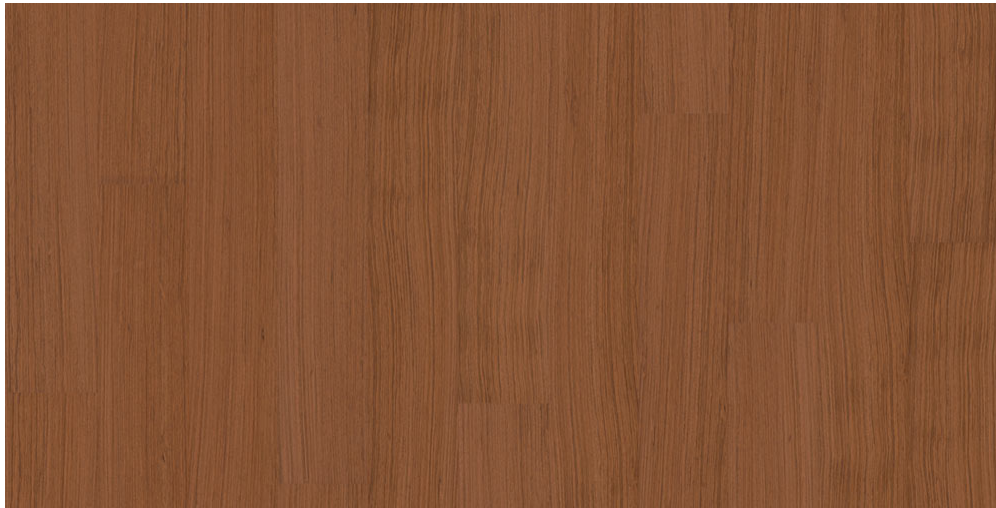

## PRODUCT SPECIFICATION

PRODUCT NAME	Jatoba
RANGE	Mikasa Arbor
COLLECTIONS	Eclectic
CONFIGURATION	1 Strip
WOOD SPECIES	Jatoba
EDGE	Micro-bevelled edges
SURFACE COLOR	Natural
SURFACE FINISH	Matt Lacquer
SURFACE TEXTURE	Brushed
JOINT	PlankLocÂ® , Glueless
THICKNESS (MM)	13
CONSTRUCTION	3 layers
VENEER THICKNESS (MM)	Upto 0.6
MOISTURE CONTENT	Delivery at app. 7-9%.

CONTENTCORE MATERIAL PINE	High Density Fiber Board
FORMALDEHYDE EMISSION	Complies EU E1 norms for formaldehyde emissions.
PLANK DIMENSIONS	1200 mm x 152 mm
WARRANTY	10 Years in a residential environment
COLOR CHANGE	Wood is a natural product and changes color with time when exposed to light
INSTALLATION	Floating / Glue down
PLANKS/SQ.MTRS/WEIGHT PER PACK	Qty (per pack) : 06 Planks Sq. Mtrs / Packs : 1.09 m2 Weight / pack(Kg) : 10.80 Kg