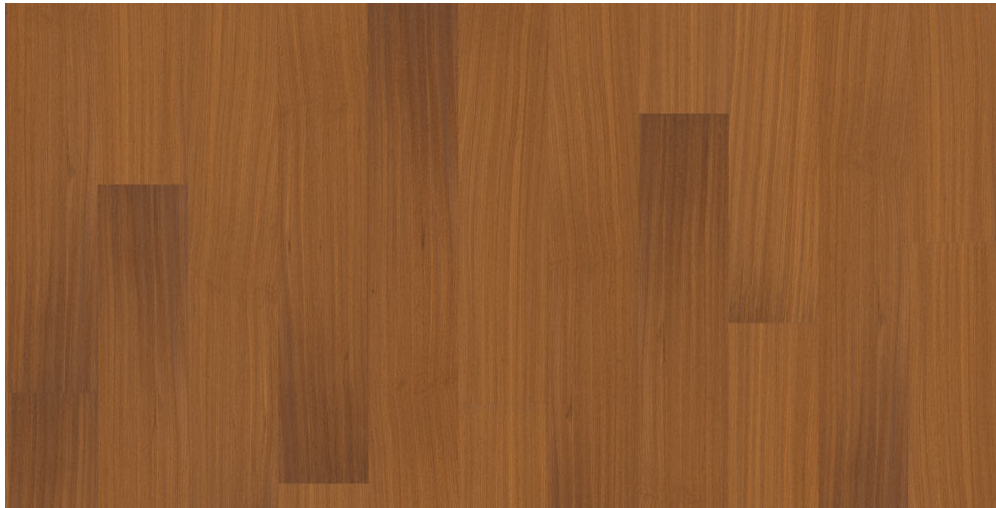

## PRODUCT SPECIFICATION

PRODUCT NAME	African Teak
RANGE	Mikasa Arbor
COLLECTIONS	Eclectic
CONFIGURATION	1 Strip
WOOD SPECIES	Iroko
EDGE	Micro-bevelled edges
SURFACE COLOR	Natural
SURFACE FINISH	Matt Lacquer
SURFACE TEXTURE	Brushed
JOINT	PlankLoc® , Glueless
THICKNESS (MM)	13
CONSTRUCTION	3 layers
VENEER THICKNESS (MM)	Upto 0.6
MOISTURE CONTENT	Delivery at app. 7-9%.

CONTENTCORE MATERIAL PINE	High Density Fiber Board
FORMALDEHYDE EMISSION	Complies EU E1 norms for formaldehyde emissions.
PLANK DIMENSIONS	1200 mm x 152 mm
WARRANTY	10 Years in a residential environment
COLOR CHANGE	Wood is a natural product and changes color with time when exposed to light
INSTALLATION	Floating / Glue down
PLANKS/SQ.MTRS/WEIGHT PER PACK	Qty (per pack) : 06 Planks Sq. Mtrs / Packs : 1.09 m2 Weight / pack(Kg) : 10.80 Kg