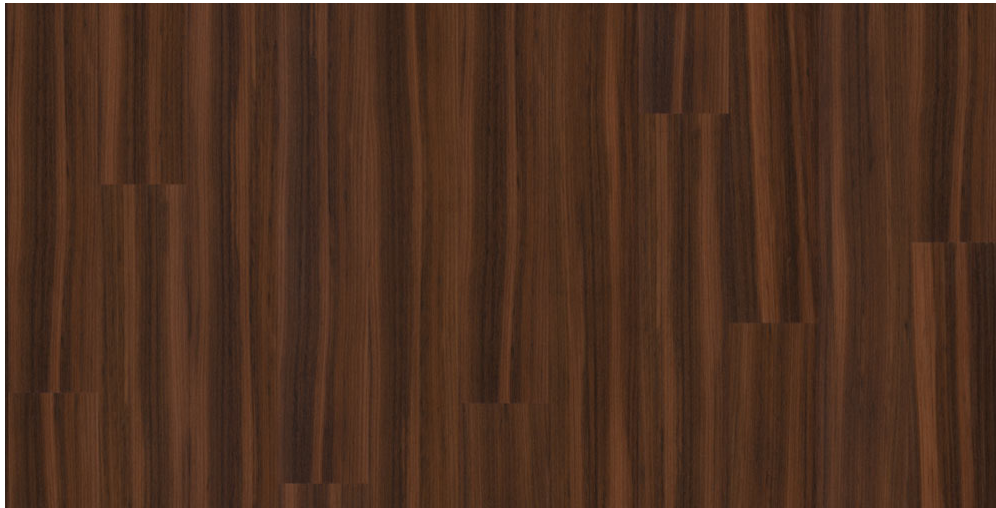

## PRODUCT SPECIFICATION

PRODUCT NAME	Lapacho
RANGE	Mikasa Arbor
COLLECTIONS	Eclectic
CONFIGURATION	1 Strip
WOOD SPECIES	Ipe
EDGE	Micro-bevelled edges
SURFACE COLOR	Natural
SURFACE FINISH	Matt Lacquer
SURFACE TEXTURE	Brushed
JOINT	PlankLocÂ® , Glueless
THICKNESS (MM)	13
CONSTRUCTION	3 layers
VENEER THICKNESS (MM)	Upto 0.6
MOISTURE CONTENT	Delivery at app. 7-9%.

CONTENTCORE MATERIAL PINE	High Density Fiber Board
FORMALDEHYDE EMISSION	Complies EU E1 norms for formaldehyde emissions.
PLANK DIMENSIONS	1200 mm x 152 mm
WARRANTY	10 Years in a residential environment
COLOR CHANGE	Wood is a natural product and changes color with time when exposed to light
INSTALLATION	Floating / Glue down
PLANKS/SQ.MTRS/WEIGHT PER PACK	Qty (per pack) : 06 Planks Sq. Mtrs / Packs : 1.09 m2 Weight / pack(Kg) : 10.80 Kg