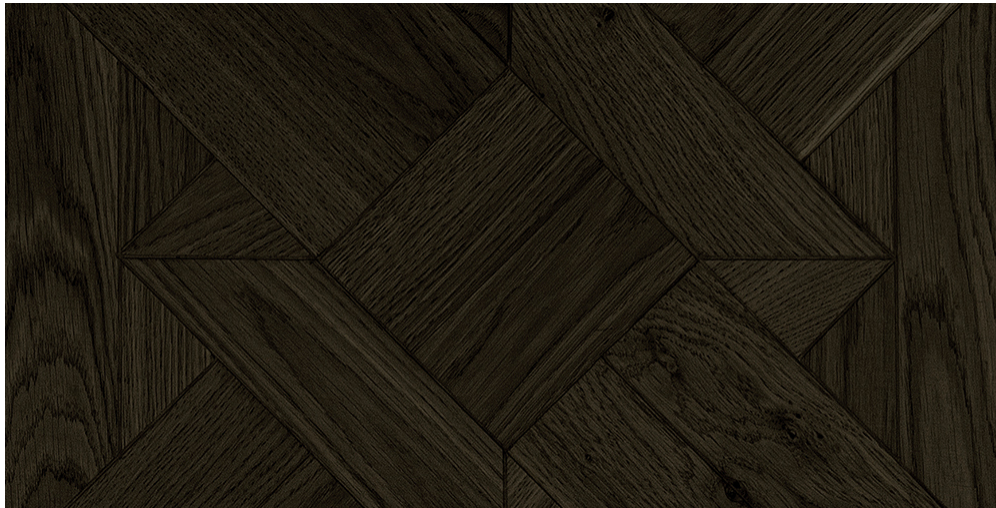

PRODUCT SPECIFICATIONS

PRODUCT SPECIFICATION

PRODUCT NAME	Oak Syrah
RANGE	Mikasa Parquetry
COLLECTIONS	Fleuron
CONFIGURATION	Parquetry
WOOD SPECIES	Oak
EDGE	Bevelled Edges
SURFACE COLOR	Stained
SURFACE FINISH	Super Matt
SURFACE TEXTURE	Brushed
JOINT	Plankloc 4 Sides
THICKNESS (MM)	15
CONSTRUCTION	3 layers
VENEER THICKNESS (MM)	Upto 3.0
MOISTURE CONTENT	Delivery at app. 7-9%.

CONTENTCORE MATERIAL PINE	Plywood
FORMALDEHYDE EMISSION	Complies EU E1 norms for formaldehyde emissions.
PLANK DIMENSIONS	450 mm x 450 mm
WARRANTY	30 Years in a residential environment
COLOR CHANGE	Wood is a natural product and changes color with time when exposed to light
INSTALLATION	Floating / Glue down
GRADING	Millrun
PLANKS/SQ.MTRS/WEIGHT PER PACK	