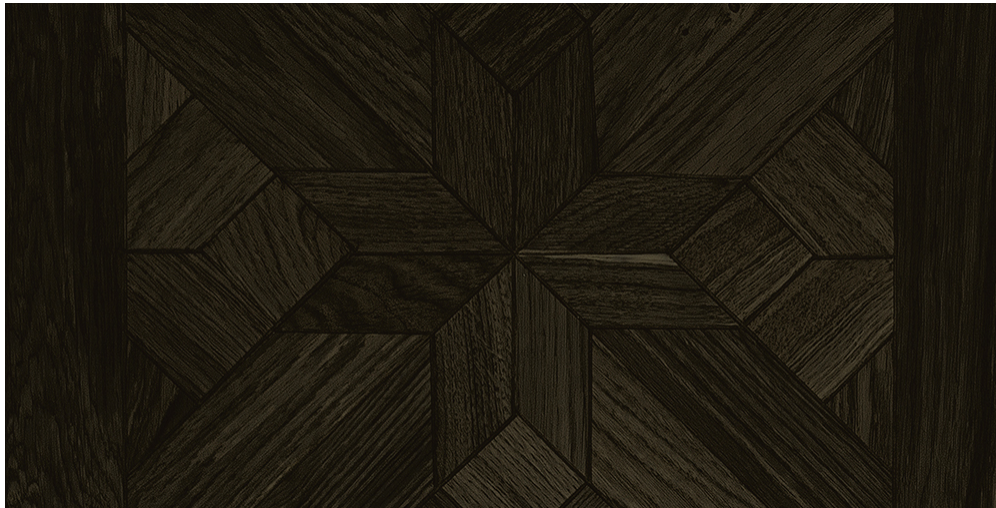

PRODUCT SPECIFICATIONS

PRODUCT SPECIFICATION

PRODUCT NAME	Oak Syrah
RANGE	Mikasa Parquetry
COLLECTIONS	Fleurie
CONFIGURATION	Parquetry
WOOD SPECIES	Oak
EDGE	Bevelled Edges
SURFACE COLOR	Stained
SURFACE FINISH	Super Matt
SURFACE TEXTURE	Brushed
JOINT	Plankloc 4 Sides
THICKNESS (MM)	15
CONSTRUCTION	3 layers
VENEER THICKNESS (MM)	Upto 3.0
MOISTURE CONTENT	Delivery at app. 7-9%.

CONTENTCORE MATERIAL PINE	Plywood
FORMALDEHYDE EMISSION	Complies EU E1 norms for formaldehyde emissions.
PLANK DIMENSIONS	450 mm x 450 mm
WARRANTY	30 Years in a residential environment
COLOR CHANGE	Wood is a natural product and changes color with time when exposed to light
INSTALLATION	Floating / Glue down
GRADING	Millrun
PLANKS/SQ.MTRS/WEIGHT PER PACK	