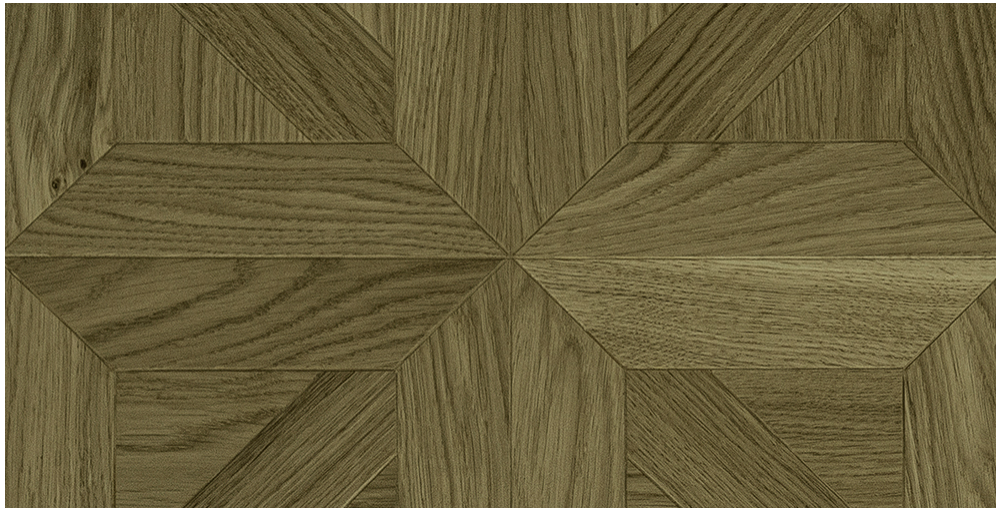

PRODUCT SPECIFICATIONS

PRODUCT SPECIFICATION

PRODUCT NAME	Oak Malbec
RANGE	Mikasa Parquetry
COLLECTIONS	Celeste
CONFIGURATION	Parquetry
WOOD SPECIES	Oak
EDGE	Bevelled Edges
SURFACE COLOR	Stained
SURFACE FINISH	Super Matt Lacquer
SURFACE TEXTURE	Brushed
JOINT	Plankloc 4 Sides
THICKNESS (MM)	15
CONSTRUCTION	3 layers
VENEER THICKNESS (MM)	Upto 3.0
MOISTURE CONTENT	Delivery at app. 7-9%.

CONTENTCORE MATERIAL PINE	Plywood
FORMALDEHYDE EMISSION	Complies EU E1 norms for formaldehyde emissions.
PLANK DIMENSIONS	450 mm x 450 mm
WARRANTY	30 Years in a residential environment
COLOR CHANGE	Wood is a natural product and changes color with time when exposed to light
INSTALLATION	Floating / Glue down
GRADING	Millrun
PLANKS/SQ.MTRS/WEIGHT PER PACK	