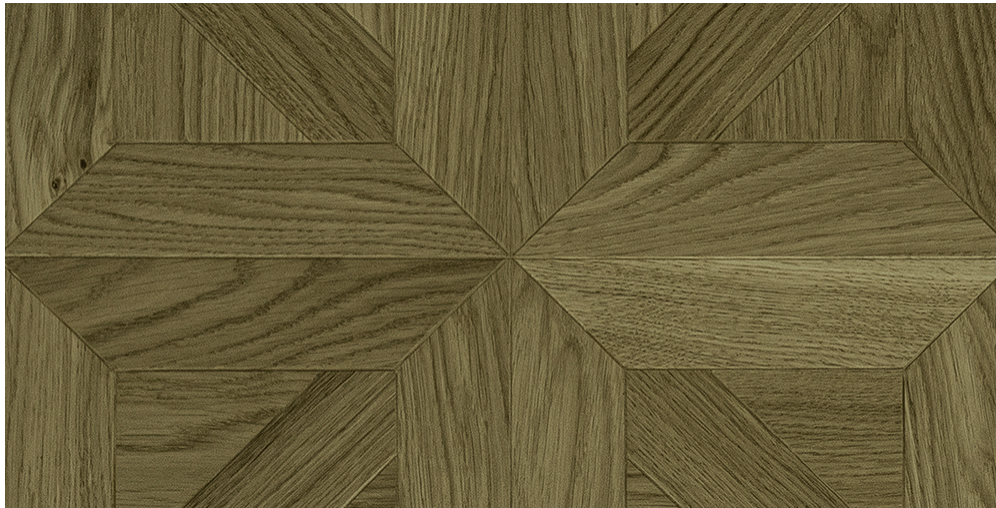

## PRODUCT SPECIFICATION

PRODUCT NAME	Oak Malbec
RANGE	Mikasa Parquetry
COLLECTIONS	Celeste
CONFIGURATION	Parquetry
WOOD SPECIES	Oak
EDGE	Bevelled Edges
SURFACE COLOR	Stained
SURFACE FINISH	Super Matt Lacquer
SURFACE TEXTURE	Brushed
JOINT	Plankloc 4 Sides
THICKNESS (MM)	15
CONSTRUCTION	3 layers
VENEER THICKNESS (MM)	Upto 3.0
MOISTURE CONTENT	Delivery at app. 7-9%.

CONTENTCORE MATERIAL PINE	Plywood
FORMALDEHYDE EMISSION	Complies EU E1 norms for formaldehyde emissions.
PLANK DIMENSIONS	450 mm x 450 mm
WARRANTY	30 Years in a residential environment
COLOR CHANGE	Wood is a natural product and changes color with time when exposed to light
INSTALLATION	Floating / Glue down
GRADING	Millrun
PLANKS/SQ.MTRS/WEIGHT PER PACK	