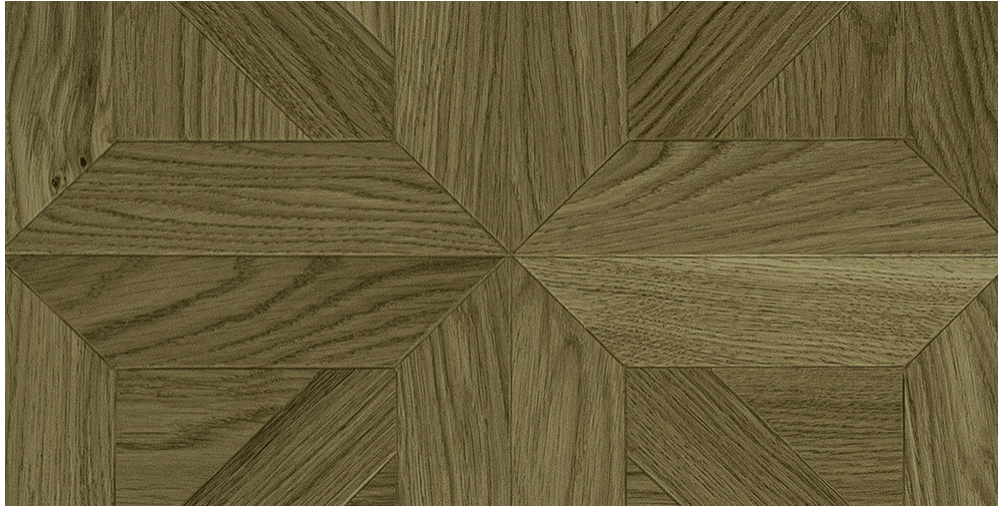

PRODUCT SPECIFICATIONS

PRODUCT SPECIFICATION

PRODUCT NAME	Oak Malbec
RANGE	Mikasa Parquetry
COLLECTIONS	Celeste
CONFIGURATION	Parquetry
WOOD SPECIES	Oak
EDGE	Bevelled Edges
SURFACE COLOR	Stained
SURFACE FINISH	Super Matt Lacquer
SURFACE TEXTURE	Brushed
JOINT	Plankloc 4 Sides
THICKNESS (MM)	15
CONSTRUCTION	3 layers
VENEER THICKNESS (MM)	Upto 3.0
MOISTURE CONTENT	Delivery at app. 7-9%.

CONTENTCORE MATERIAL PINE	Plywood
FORMALDEHYDE EMISSION	Complies EU E1 norms for formaldehyde emissions.
PLANK DIMENSIONS	450 mm x 450 mm
WARRANTY	30 Years in a residential environment
COLOR CHANGE	Wood is a natural product and changes color with time when exposed to light
INSTALLATION	Floating / Glue down
GRADING	Millrun
PLANKS/SQ.MTRS/WEIGHT PER PACK	