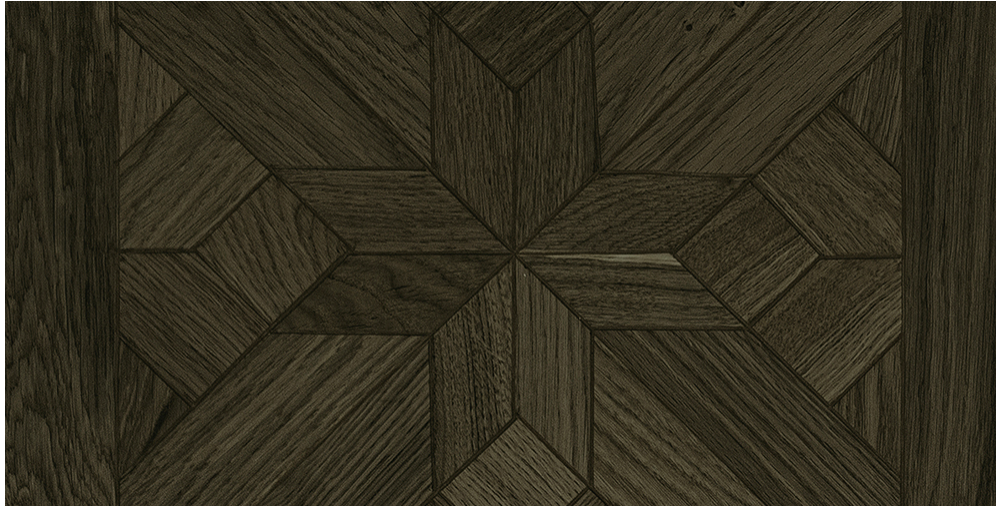

PRODUCT SPECIFICATIONS

PRODUCT SPECIFICATION

PRODUCT NAME	Oak Cremant
RANGE	Mikasa Parquetry
COLLECTIONS	Fleurie
CONFIGURATION	Parquetry
WOOD SPECIES	Oak
EDGE	Bevelled Edges
SURFACE COLOR	Stained
SURFACE FINISH	Super Matt
SURFACE TEXTURE	Brushed
JOINT	Plankloc 4 Sides
THICKNESS (MM)	15
CONSTRUCTION	3 layers
VENEER THICKNESS (MM)	Upto 3.0
MOISTURE CONTENT	Delivery at app. 7-9%.

CONTENTCORE MATERIAL PINE	Plywood
FORMALDEHYDE EMISSION	Complies EU E1 norms for formaldehyde emissions.
PLANK DIMENSIONS	450 mm x 450 mm
WARRANTY	30 Years in a residential environment
COLOR CHANGE	Wood is a natural product and changes color with time when exposed to light
INSTALLATION	Floating / Glue down
GRADING	Millrun
PLANKS/SQ.MTRS/WEIGHT PER PACK	