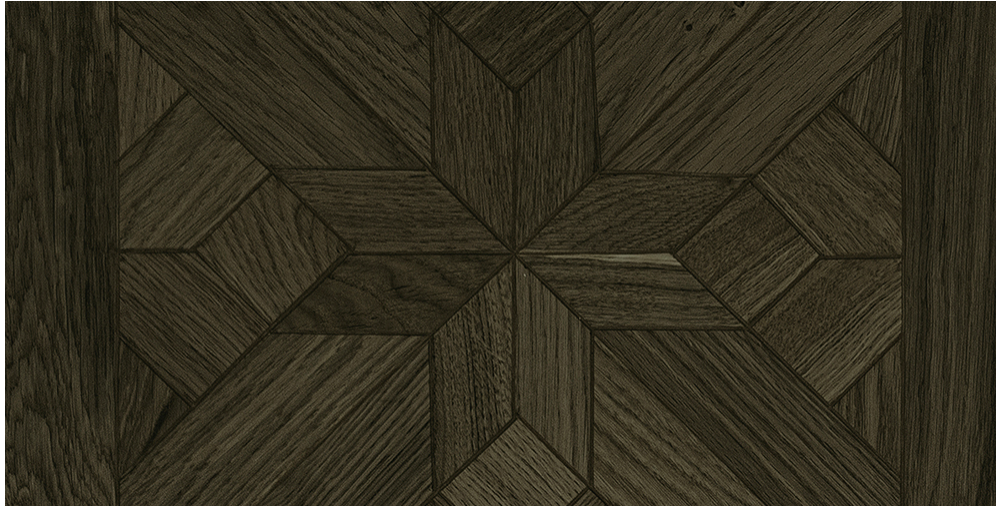

## PRODUCT SPECIFICATION

PRODUCT NAME	Oak Cremant
RANGE	Mikasa Parquetry
COLLECTIONS	Fleurie
CONFIGURATION	Parquetry
WOOD SPECIES	Oak
EDGE	Bevelled Edges
SURFACE COLOR	Stained
SURFACE FINISH	Super Matt
SURFACE TEXTURE	Brushed
JOINT	Plankloc 4 Sides
THICKNESS (MM)	15
CONSTRUCTION	3 layers
VENEER THICKNESS (MM)	Upto 3.0
MOISTURE CONTENT	Delivery at app. 7-9%.

CONTENTCORE MATERIAL PINE	Plywood
FORMALDEHYDE EMISSION	Complies EU E1 norms for formaldehyde emissions.
PLANK DIMENSIONS	450 mm x 450 mm
WARRANTY	30 Years in a residential environment
COLOR CHANGE	Wood is a natural product and changes color with time when exposed to light
INSTALLATION	Floating / Glue down
GRADING	Millrun
PLANKS/SQ.MTRS/WEIGHT PER PACK	