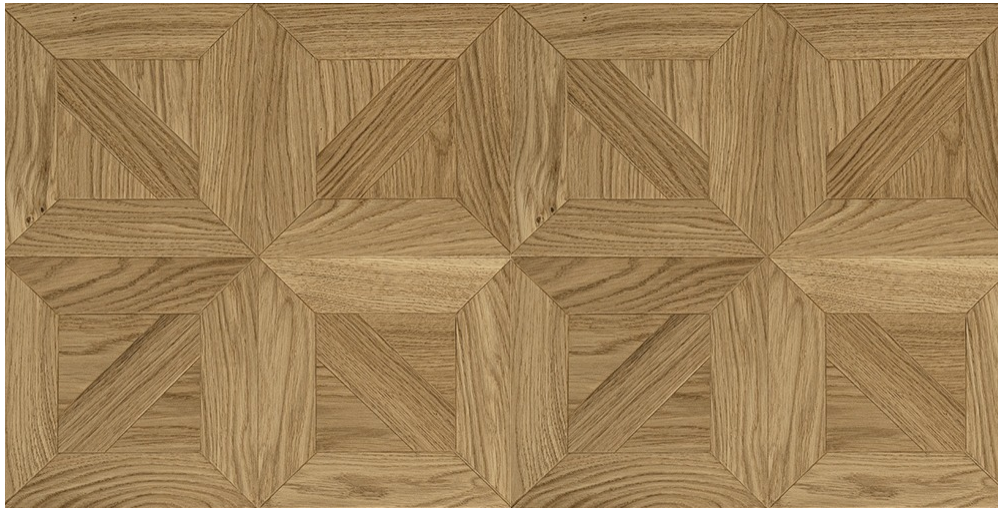

## PRODUCT SPECIFICATION

PRODUCT NAME	Oak Chardonnay
RANGE	Mikasa Parquetry
COLLECTIONS	Celeste
CONFIGURATION	Parquetry
WOOD SPECIES	Oak
EDGE	Bevelled Edges
SURFACE COLOR	Natural
SURFACE FINISH	Super Matt
SURFACE TEXTURE	Brushed
JOINT	Plankloc 4 Sides
THICKNESS (MM)	15
CONSTRUCTION	3 layers
VENEER THICKNESS (MM)	Upto 3.0
MOISTURE CONTENT	Delivery at app. 7-9%.

CONTENTCORE MATERIAL PINE	Plywood
FORMALDEHYDE EMISSION	Complies EU E1 norms for formaldehyde emissions.
PLANK DIMENSIONS	450 mm x 450 mm
WARRANTY	30 Years in a residential environment
COLOR CHANGE	Wood is a natural product and changes color with time when exposed to light
INSTALLATION	Floating / Glue down
GRADING	Millrun
PLANKS/SQ.MTRS/WEIGHT PER PACK	