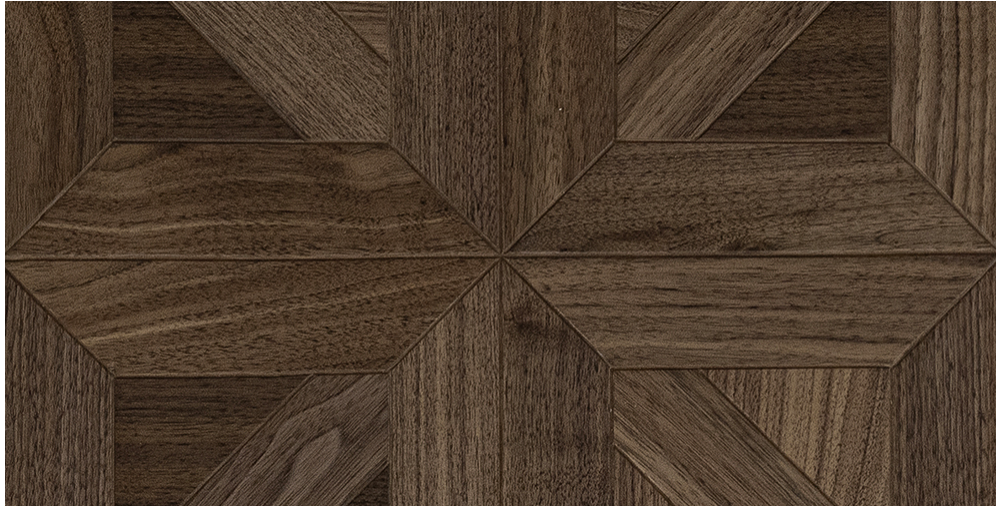

PRODUCT SPECIFICATIONS

PRODUCT SPECIFICATION

PRODUCT NAME	Noce Merlot
RANGE	Mikasa Parquetry
COLLECTIONS	Celeste
CONFIGURATION	Parquetry
WOOD SPECIES	Walnut
EDGE	Bevelled Edges
SURFACE COLOR	Natural
SURFACE FINISH	Super Matt
SURFACE TEXTURE	Brushed
JOINT	Plankloc 4 Sides
THICKNESS (MM)	15
CONSTRUCTION	3 layers
VENEER THICKNESS (MM)	Upto 3.0
MOISTURE CONTENT	Delivery at app. 7-9%.

CONTENTCORE MATERIAL PINE	Plywood
FORMALDEHYDE EMISSION	Complies EU E1 norms for formaldehyde emissions.
PLANK DIMENSIONS	450 mm x 450 mm
WARRANTY	30 Years in a residential environment
COLOR CHANGE	Wood is a natural product and changes color with time when exposed to light
INSTALLATION	Floating / Glue down
GRADING	Millrun
PLANKS/SQ.MTRS/WEIGHT PER PACK	