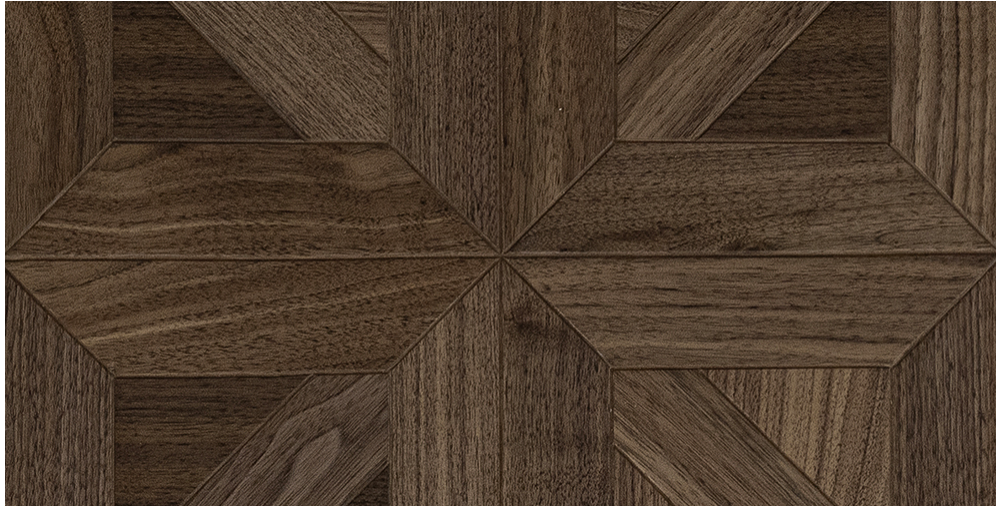

## PRODUCT SPECIFICATION

PRODUCT NAME	Noce Merlot
RANGE	Mikasa Parquetry
COLLECTIONS	Celeste
CONFIGURATION	Parquetry
WOOD SPECIES	Walnut
EDGE	Bevelled Edges
SURFACE COLOR	Natural
SURFACE FINISH	Super Matt
SURFACE TEXTURE	Brushed
JOINT	Plankloc 4 Sides
THICKNESS (MM)	15
CONSTRUCTION	3 layers
VENEER THICKNESS (MM)	Upto 3.0
MOISTURE CONTENT	Delivery at app. 7-9%.

CONTENTCORE MATERIAL PINE	Plywood
FORMALDEHYDE EMISSION	Complies EU E1 norms for formaldehyde emissions.
PLANK DIMENSIONS	450 mm x 450 mm
WARRANTY	30 Years in a residential environment
COLOR CHANGE	Wood is a natural product and changes color with time when exposed to light
INSTALLATION	Floating / Glue down
GRADING	Millrun
PLANKS/SQ.MTRS/WEIGHT PER PACK	