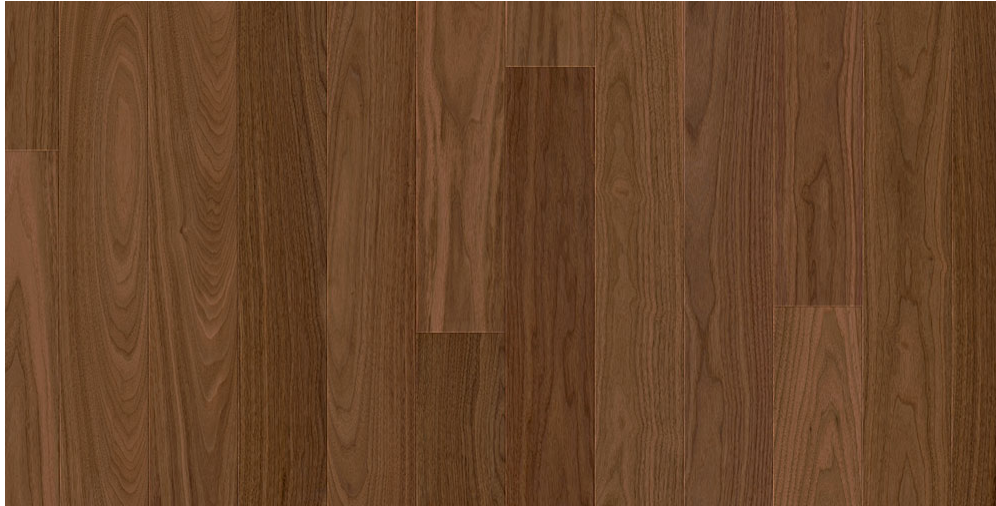

PRODUCT SPECIFICATIONS

PRODUCT SPECIFICATION

PRODUCT NAME	Noce Grande
RANGE	Mikasa Pristine
COLLECTIONS	Vermont
CONFIGURATION	1 Strip
WOOD SPECIES	Walnut
EDGE	Bevelled Edges
SURFACE COLOR	Natural
SURFACE FINISH	Satin Lacquer
SURFACE TEXTURE	Non Brushed
JOINT	PlankLocÂ® , Glueless
THICKNESS (MM)	15
CONSTRUCTION	3 layers
VENEER THICKNESS (MM)	Upto 3
MOISTURE CONTENT	Delivery at app. 7-9%.

CONTENTCORE MATERIAL PINE	Pine
FORMALDEHYDE EMISSION	Complies EU E1 norms for formaldehyde emissions.
PLANK DIMENSIONS	1800 mm x 135 mm 2100 mm x 135 mm
WARRANTY	30 Years in a residential environment
COLOR CHANGE	Wood is a natural product and changes color with time when exposed to light
INSTALLATION	Floating / Glue down
PLANKS/SQ.MTRS/WEIGHT PER PACK	Qty (per pack) : 06 Planks Sq. Mtrs / Packs : 1.46 m2 - 2.83 m2 Weight / pack(Kg) : 12.80kg - 23.40 Kg