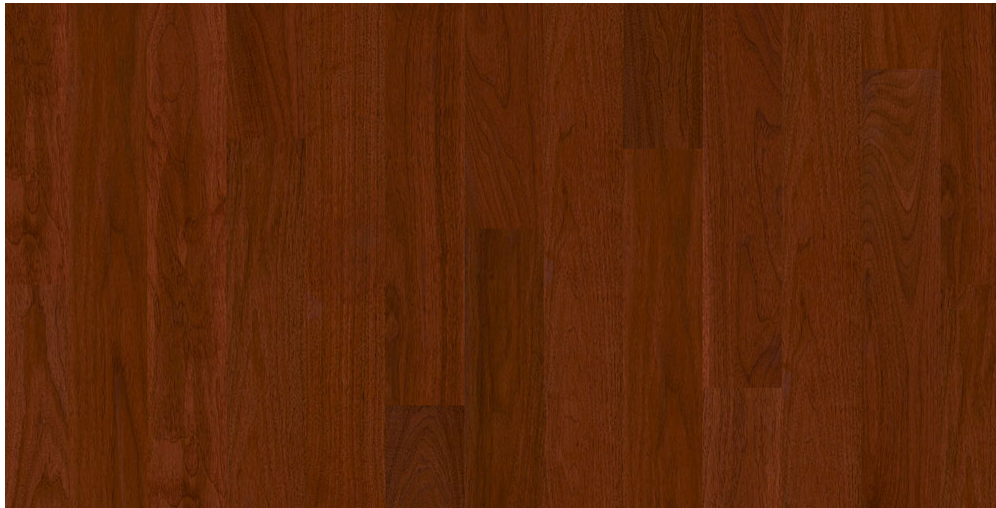

PRODUCT SPECIFICATIONS

PRODUCT SPECIFICATION

PRODUCT NAME	Nussbaum Roja
RANGE	Mikasa Arbor
COLLECTIONS	Eclectic
CONFIGURATION	1 Strip
WOOD SPECIES	Walnut
EDGE	Non Bevelled
SURFACE COLOR	Color Stained
SURFACE FINISH	Satin Lacquer
SURFACE TEXTURE	Non Brushed
JOINT	PlankLocÂ® , Glueless
THICKNESS (MM)	13
CONSTRUCTION	3 layers
VENEER THICKNESS (MM)	Upto 0.6
MOISTURE CONTENT	Delivery at app. 7-9%.

CONTENTCORE MATERIAL PINE	High Density Fiber Board
FORMALDEHYDE EMISSION	Complies EU E1 norms for formaldehyde emissions.
PLANK DIMENSIONS	1200 mm x 152 mm
WARRANTY	10 Years in a residential environment
COLOR CHANGE	Wood is a natural product and changes color with time when exposed to light
INSTALLATION	Floating / Glue down
PLANKS/SQ.MTRS/WEIGHT PER PACK	Qty (per pack) : 06 Planks Sq. Mtrs / Packs : 1.09 m2 Weight / pack(Kg) : 10.80 Kg